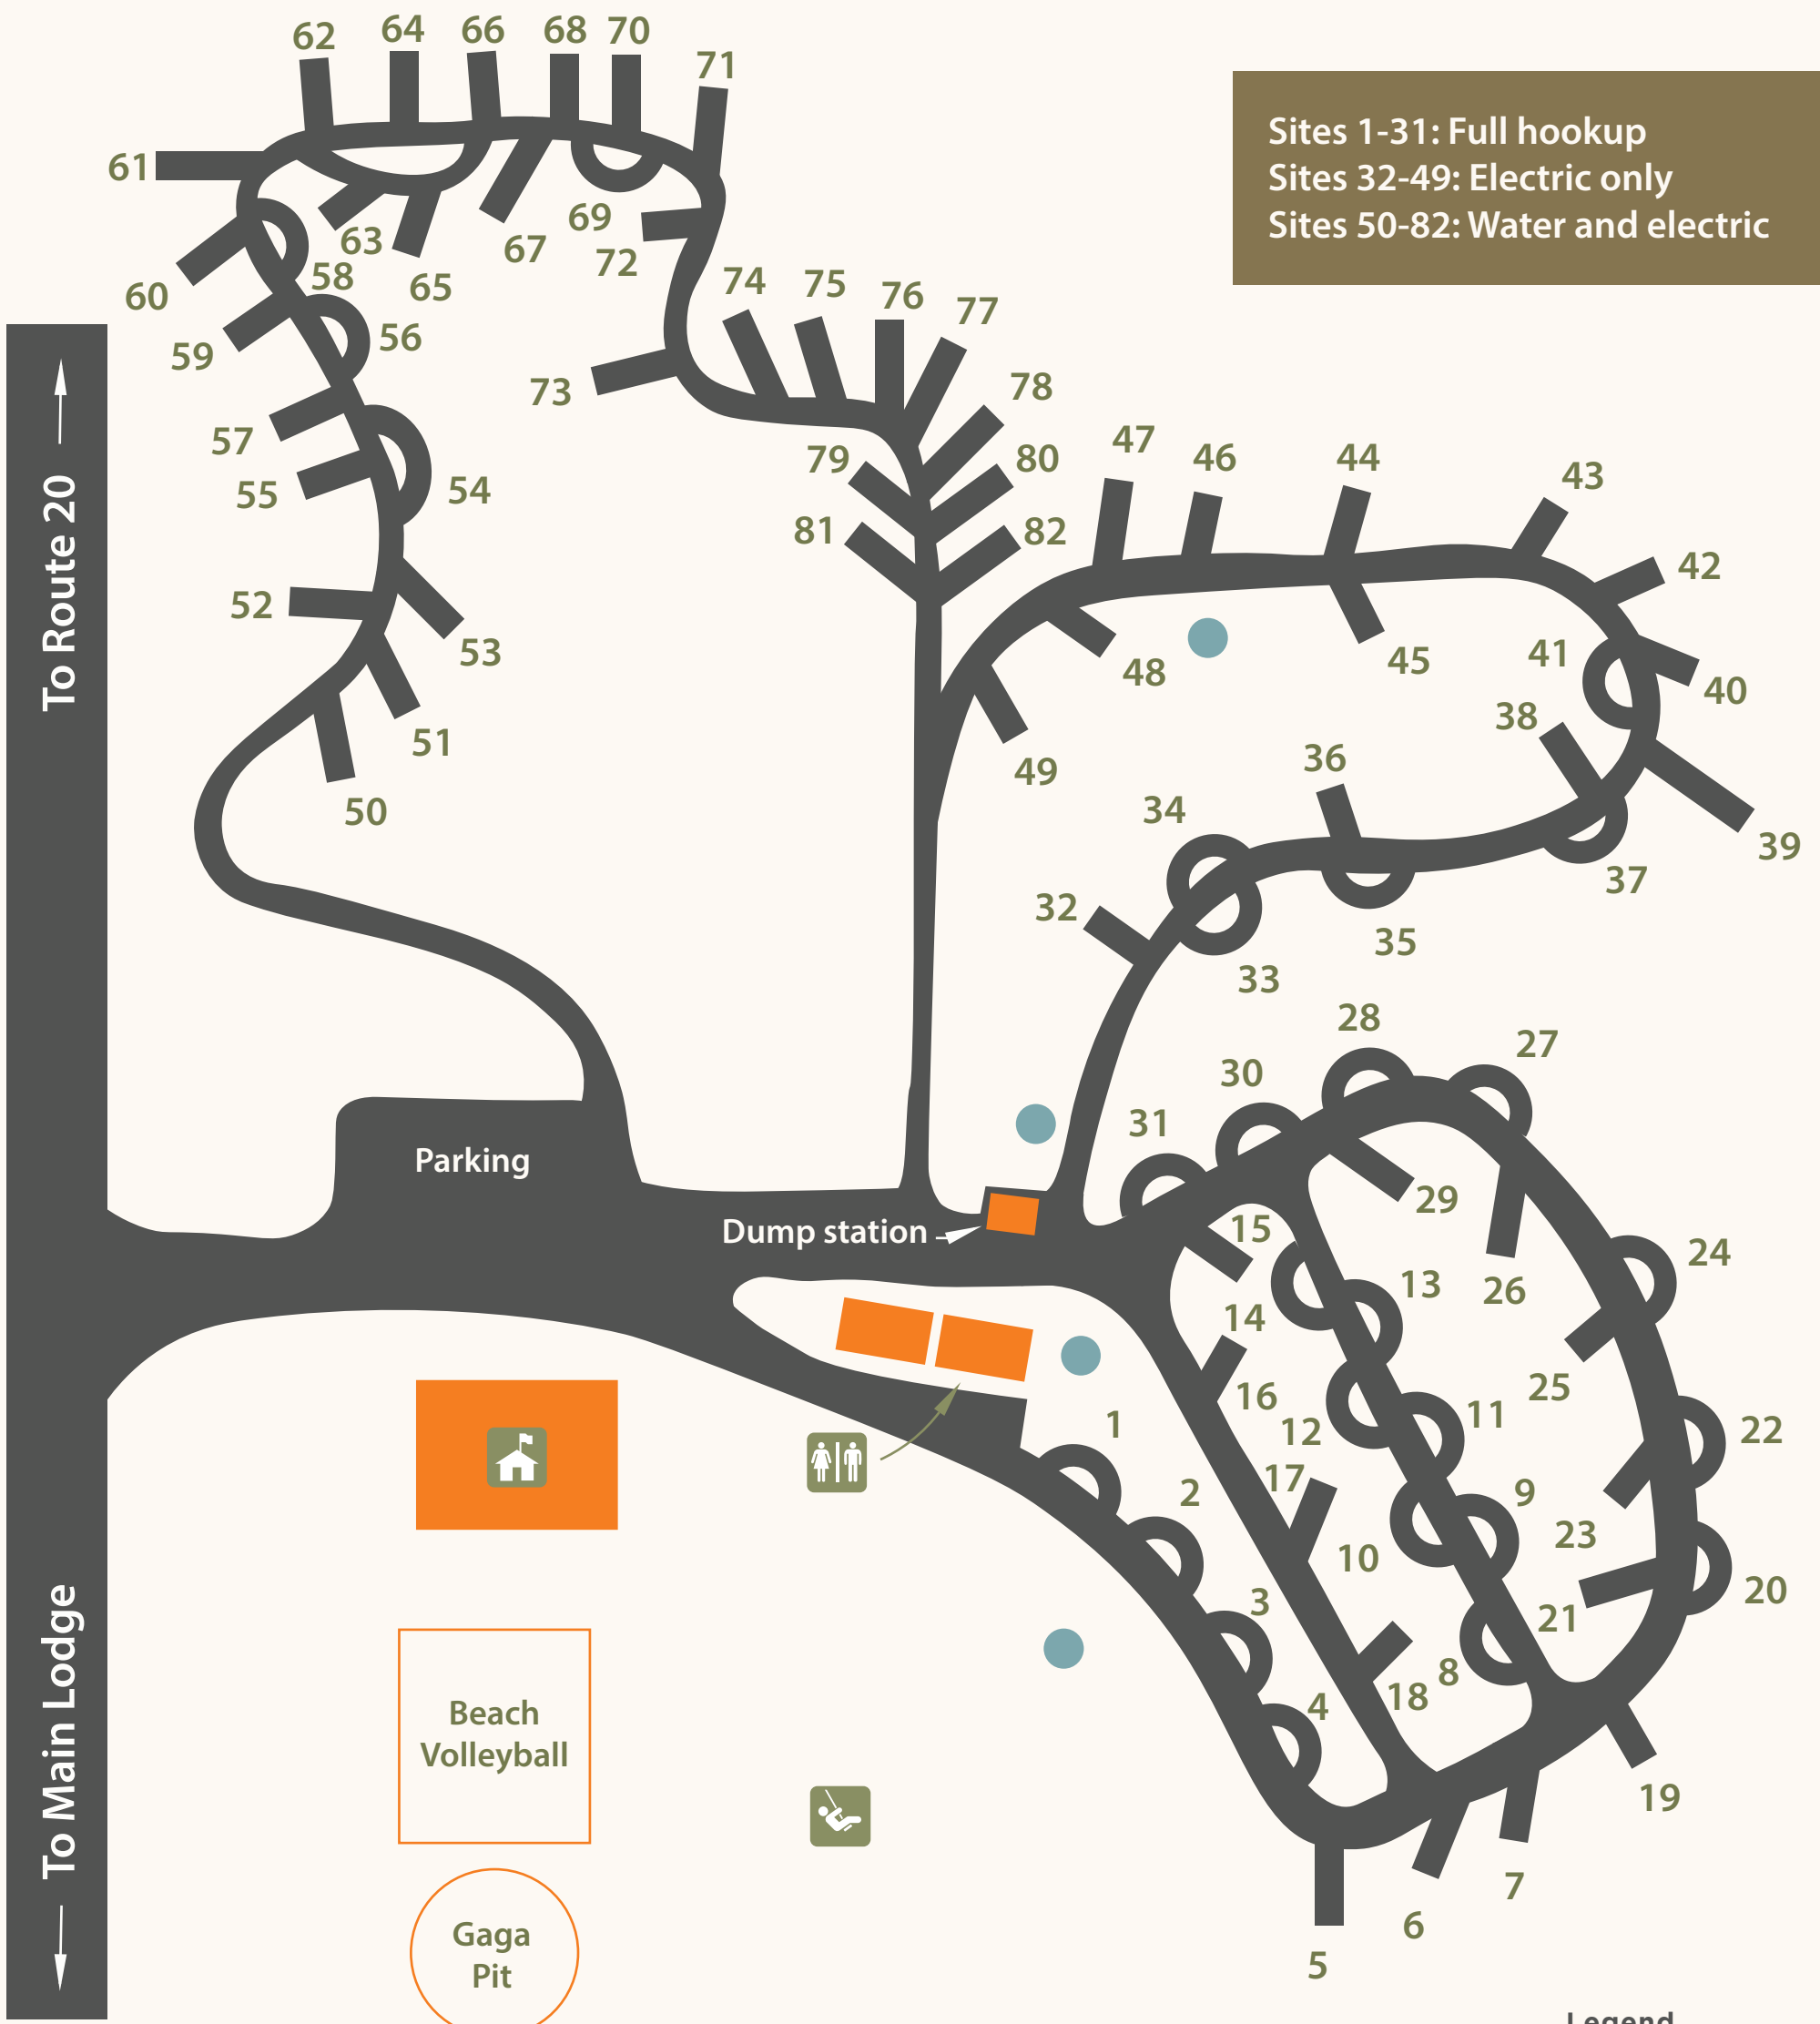

WEST VIRGINIA

state parks

PIPESTEM RESORT STATE PARK

1-833-WV-PARKS | WVstateparks.com | Facebook | Instagram | Twitter

CAMPGROUND MAP

Sites 1-31: Full hookup
Sites 32-49: Electric only
Sites 50-82: Water and electric

ADVENTURE AWAITS

Scan this code with your smartphone's camera to access the Pipestem Resort State Park website listing.

Legend

- Paved road
- Structures
- Water
- Office / Camp Store
- Bathhouses
- Playground