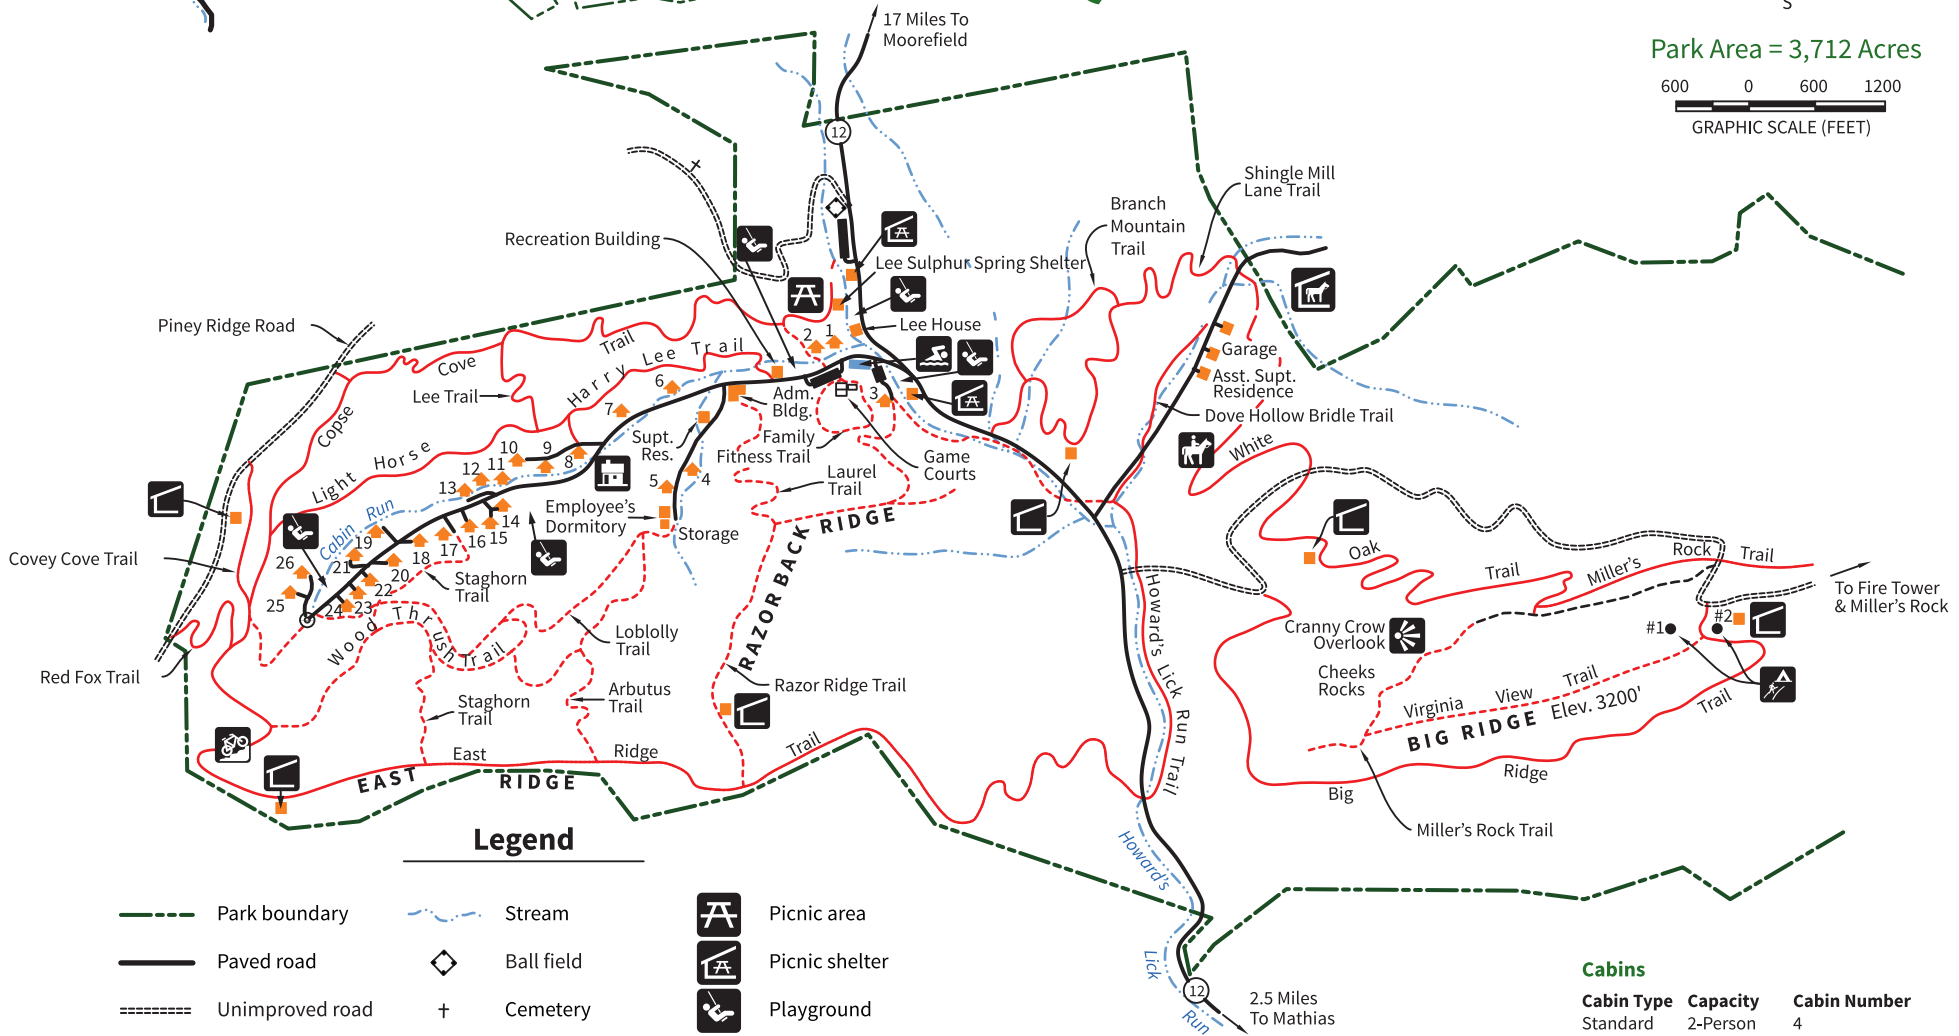

# LOST RIVER STATE PARK

Park Area = 3,712 Acres

## Legend

- Park boundary
- Paved road
- Unimproved road
- Primitive road
- Parking area
- Structure
- Hiking trail
- Multiple-use trail
- Stream
- Ball field
- Cemetery
- Cabin area
- Horseback riding trail
- Mountain biking
- Pack-in campsites
- Picnic area
- Picnic shelter
- Playground
- Scenic viewpoint/overlook
- Stable
- Swimming
- Trail shelter

## Cabins

Cabin Type	Capacity	Cabin Number
Standard	2-Person	4
	3-Person	2, 10, 12, 21
	4-Person	1, 3, 8, 9, 24
	6-Person	5, 6, 13, 19
	8-Person	11
Deluxe	4-Person	14-18, 20, 22, 23
	8-Person	7
ADA Cabin	2-Bedroom	25
	4-Bedroom	26