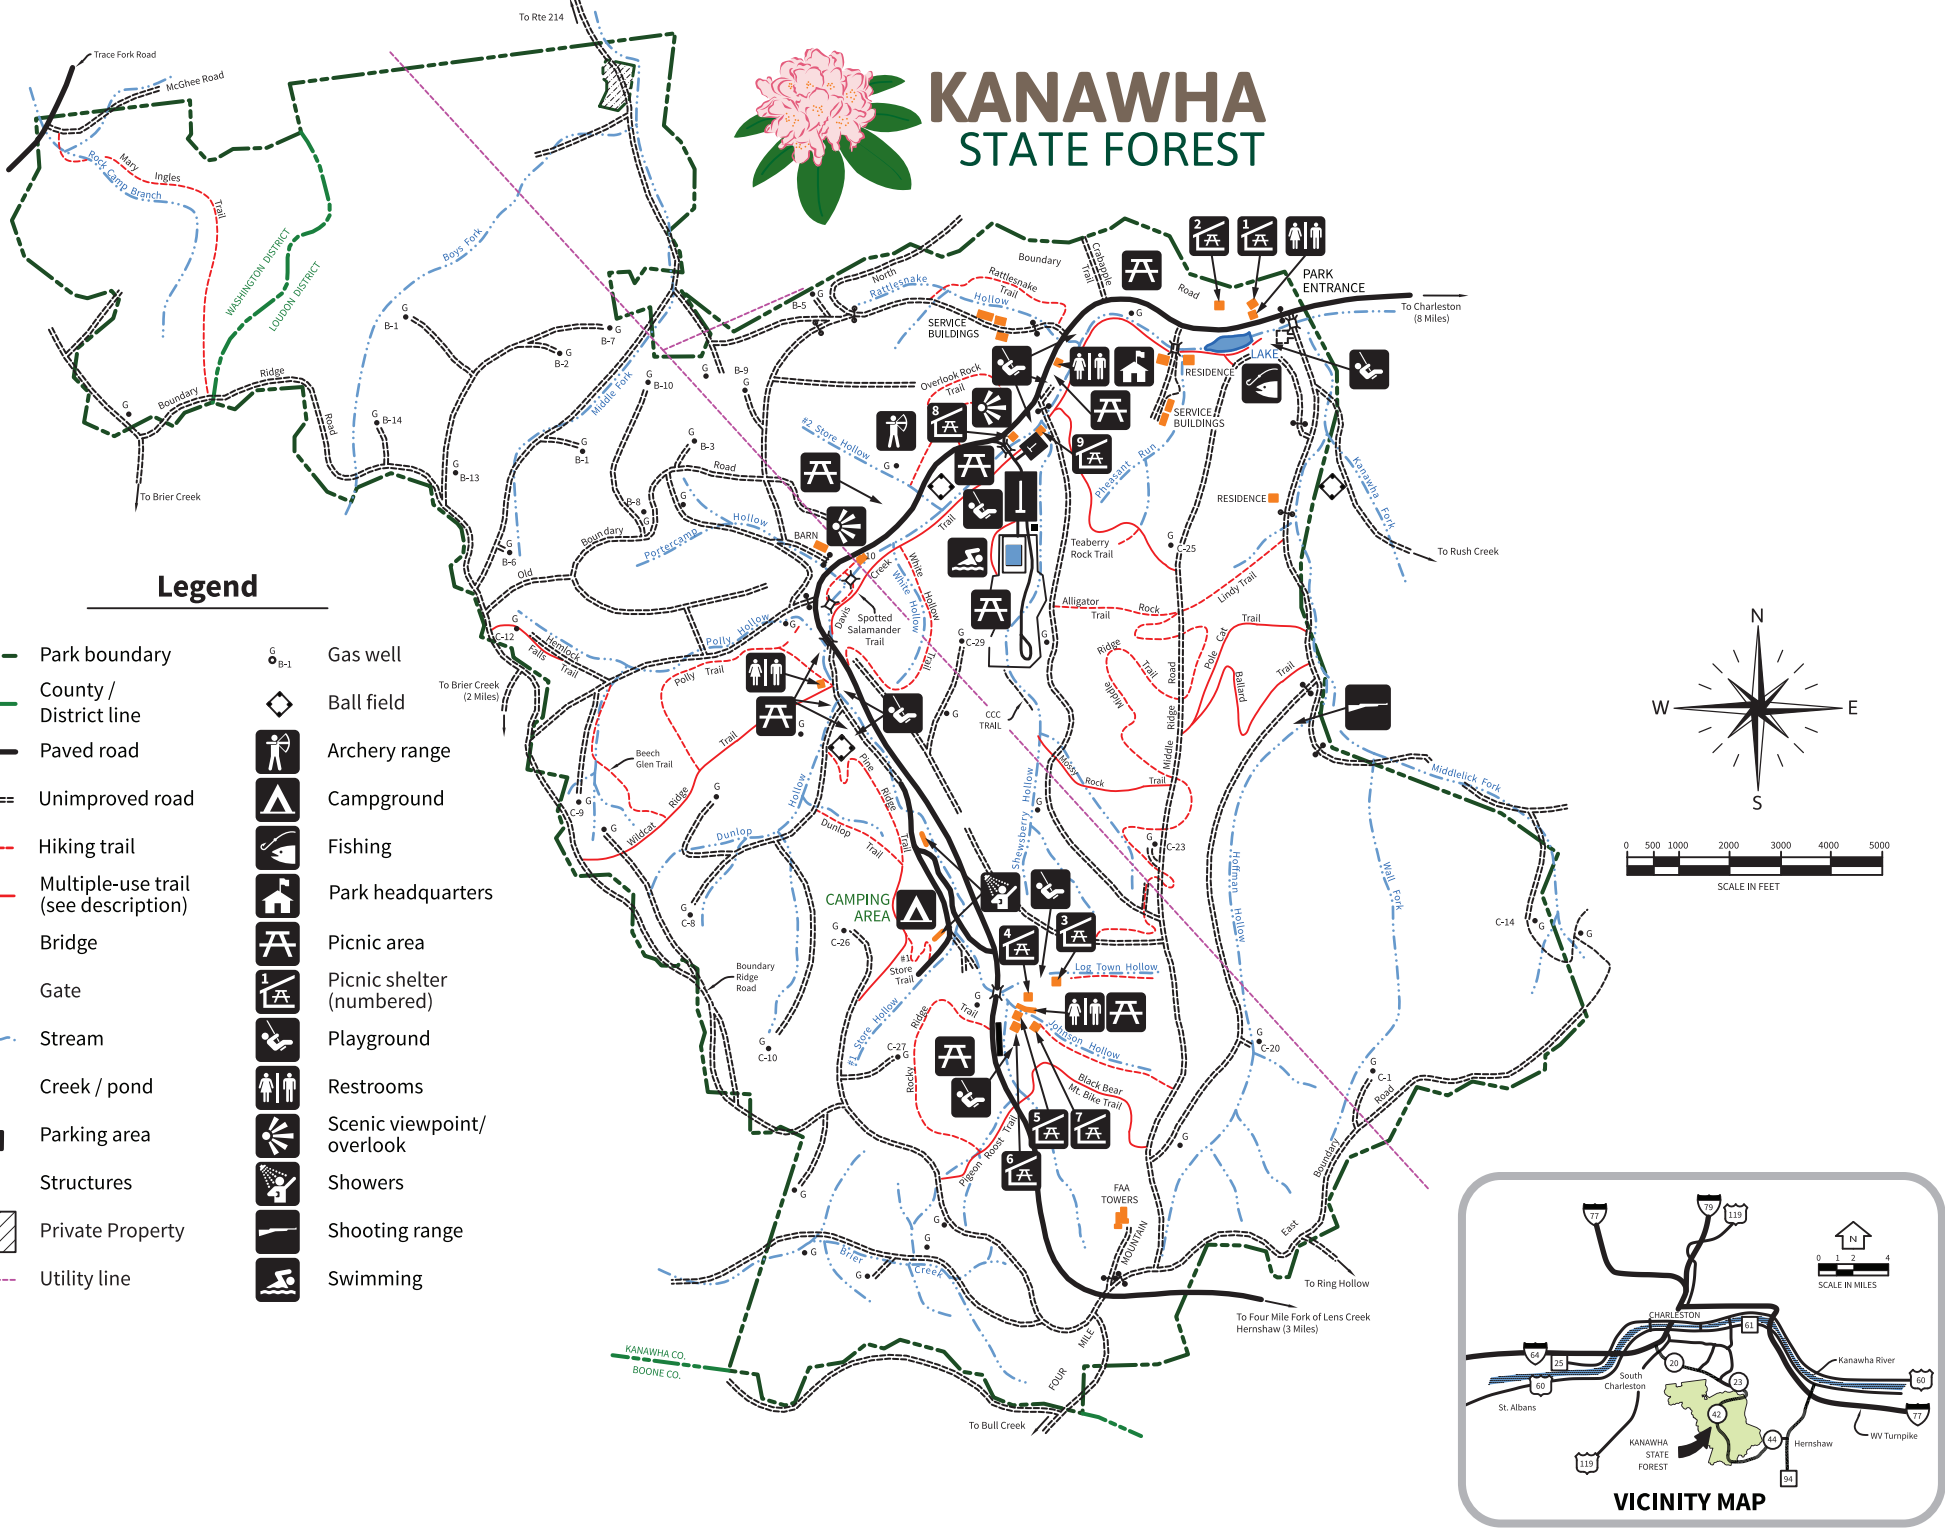

KANAWHA STATE FOREST

Legend

- Park boundary
- County / District line
- Paved road
- Unimproved road
- Hiking trail
- Multiple-use trail (see description)
- Bridge
- Gate
- Stream
- Creek / pond
- Parking area
- Structures
- Private Property
- Utility line
- Gas well
- Ball field
- Archery range
- Campground
- Fishing
- Park headquarters
- Picnic area
- Picnic shelter (numbered)
- Playground
- Restrooms
- Scenic viewpoint/ overlook
- Showers
- Shooting range
- Swimming