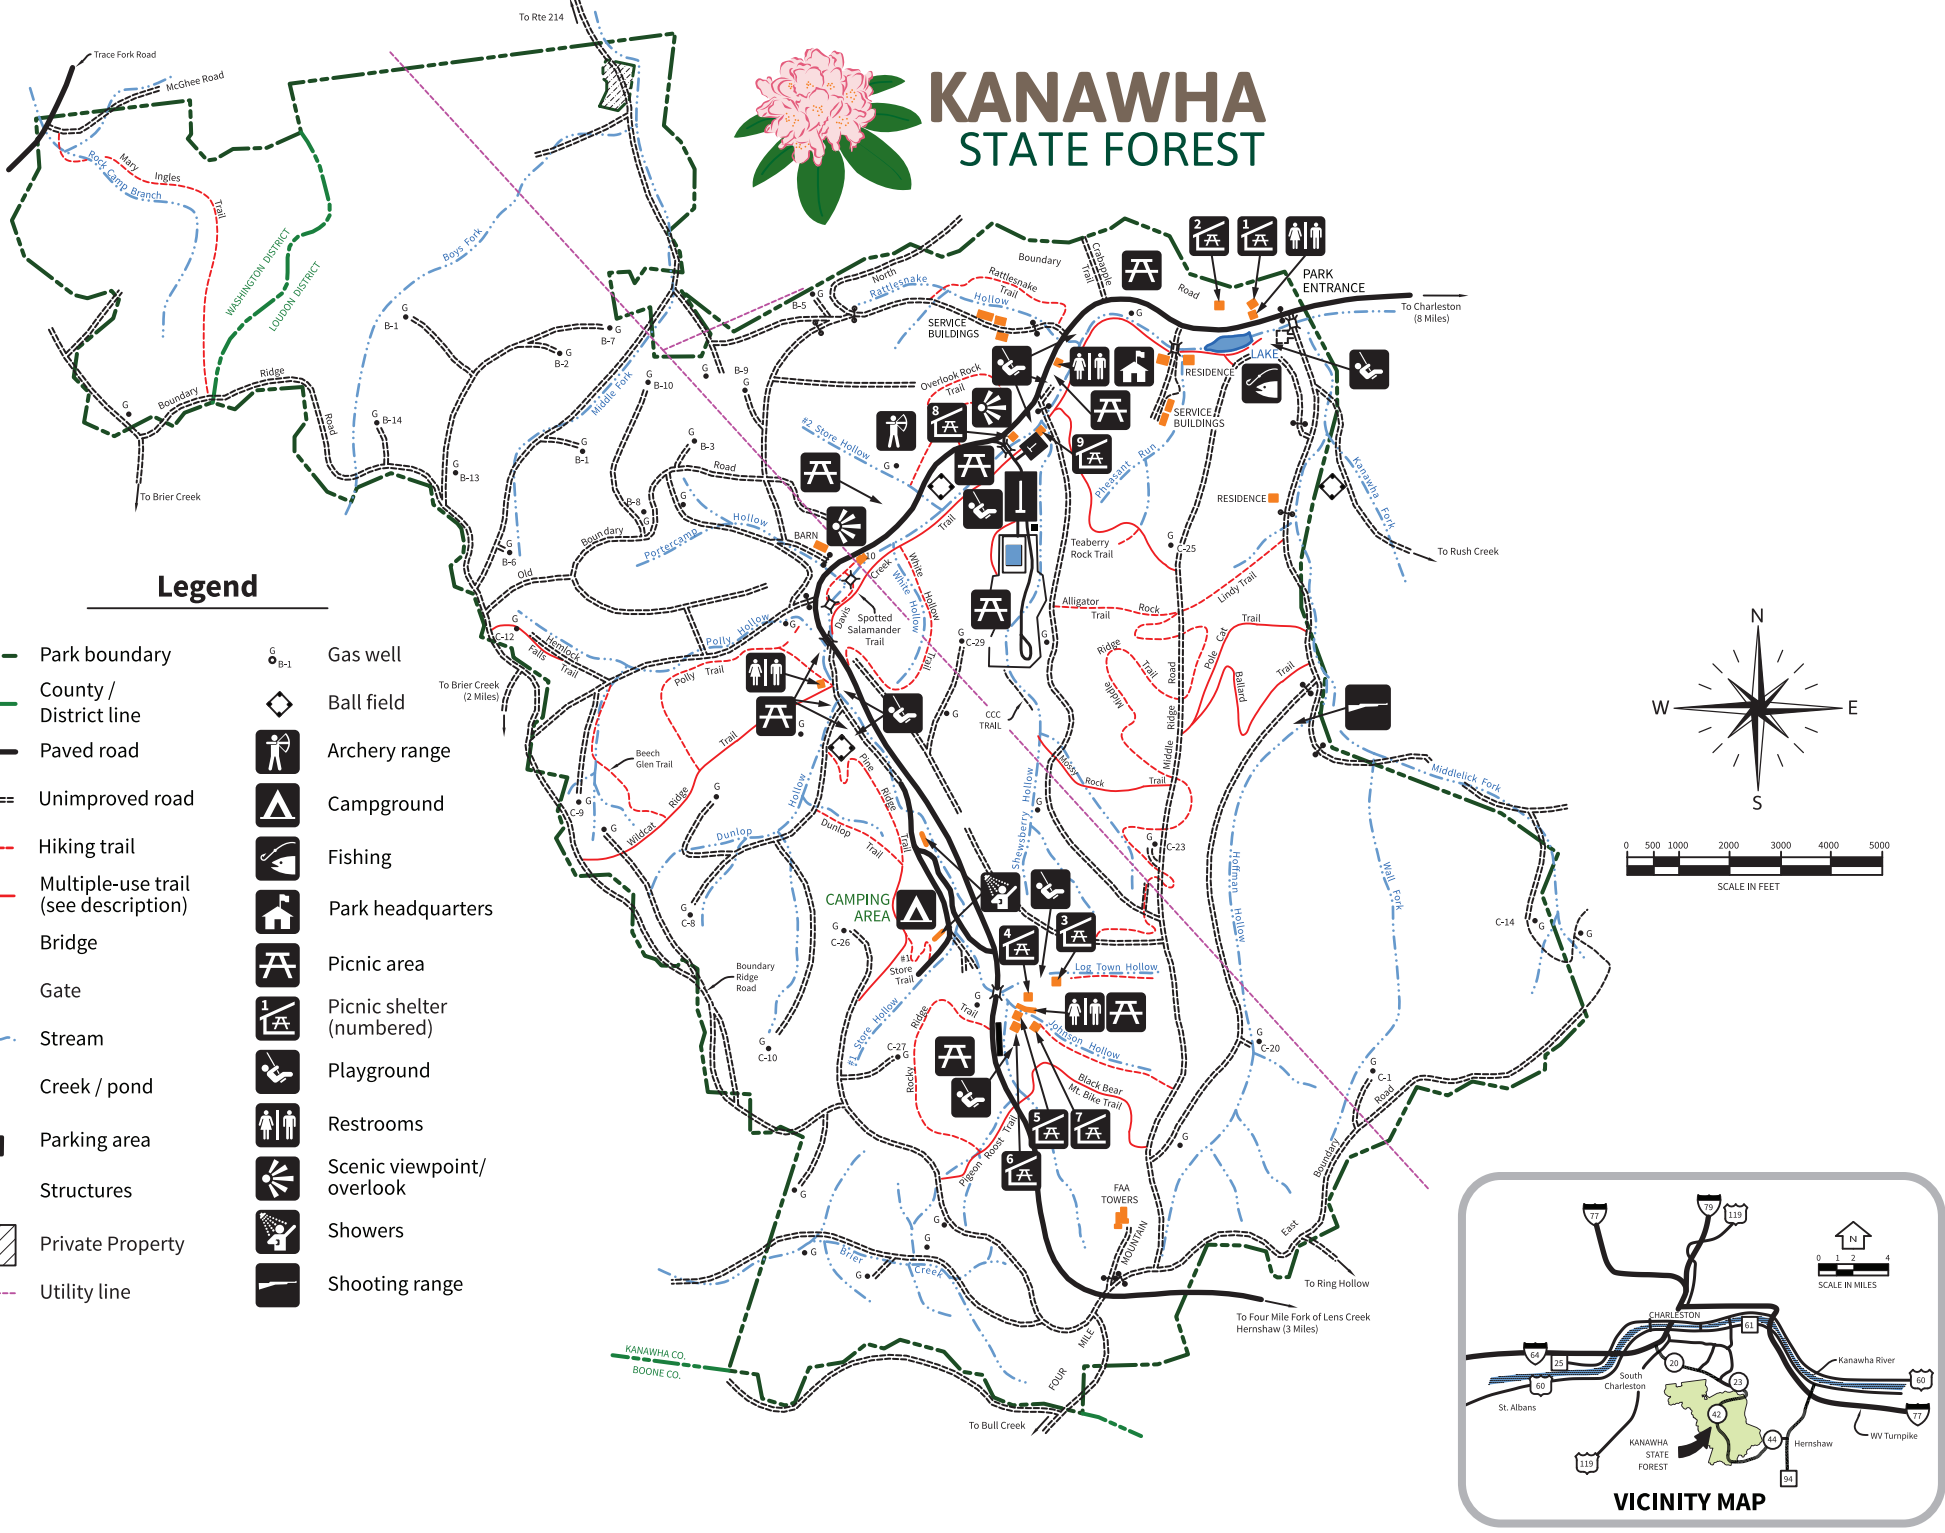

# KANAWHA STATE FOREST

## Legend

- Park boundary
- County / District line
- Paved road
- Unimproved road
- Hiking trail
- Multiple-use trail (see description)
- Bridge
- Gate
- Stream
- Creek / pond
- Parking area
- Structures
- Private Property
- Utility line
- Gas well
- Ball field
- Archery range
- Campground
- Fishing
- Park headquarters
- Picnic area
- Picnic shelter (numbered)
- Playground
- Restrooms
- Scenic viewpoint/ overlook
- Showers
- Shooting range