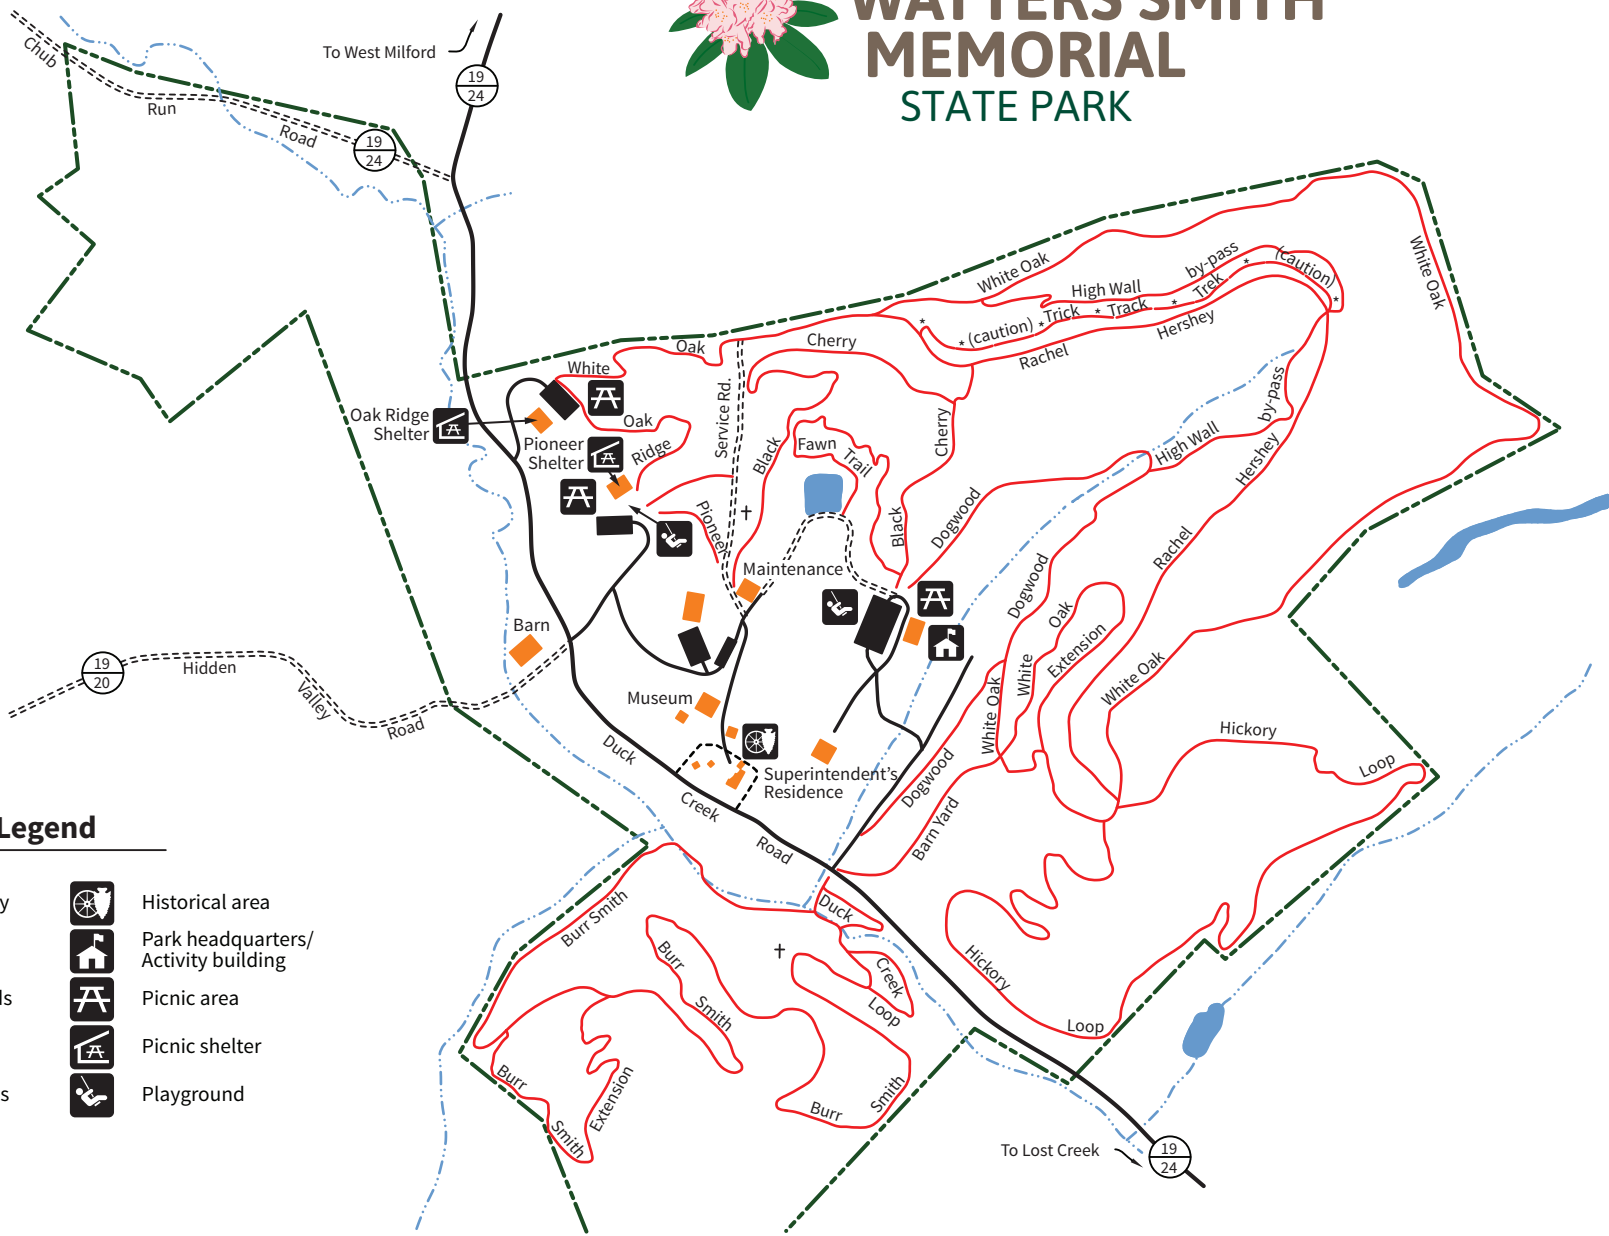

# WATTERS SMITH MEMORIAL STATE PARK

Park Area = 532 acres

## Legend

- Park boundary
- Paved road
- Unpaved roads
- Structures
- Multi-use trails
- Stream
- Lake/pond
- Cemetery
- Historical area
- Park headquarters/Activity building
- Picnic area
- Picnic shelter
- Playground