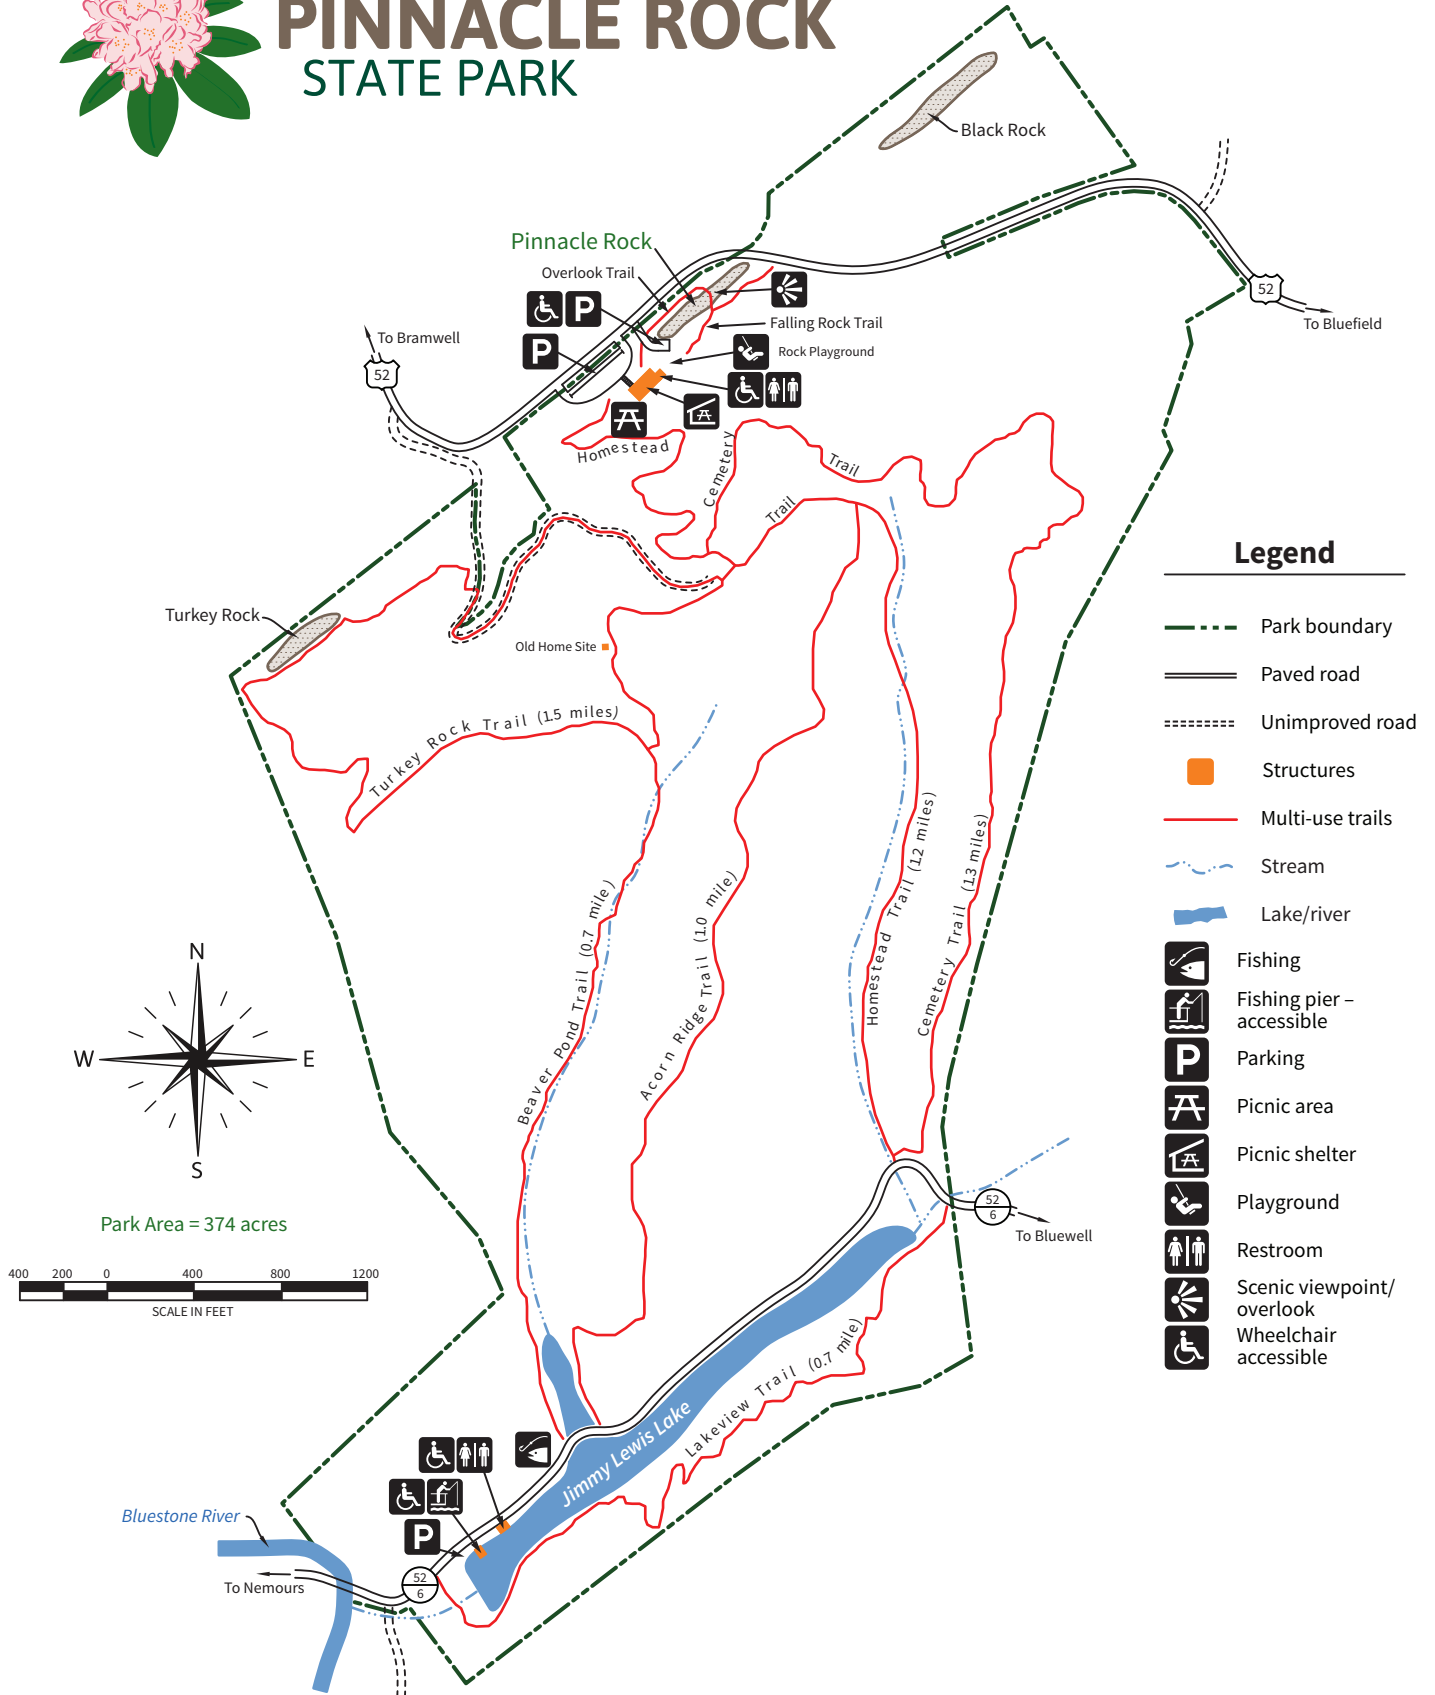

PINNACLE ROCK STATE PARK

Legend

- Park boundary
- Paved road
- Unimproved road
- Structures
- Multi-use trails
- Stream
- Lake/river
- Fishing
- Fishing pier - accessible
- Parking
- Picnic area
- Picnic shelter
- Playground
- Restroom
- Scenic viewpoint/overlook
- Wheelchair accessible

Park Area = 374 acres