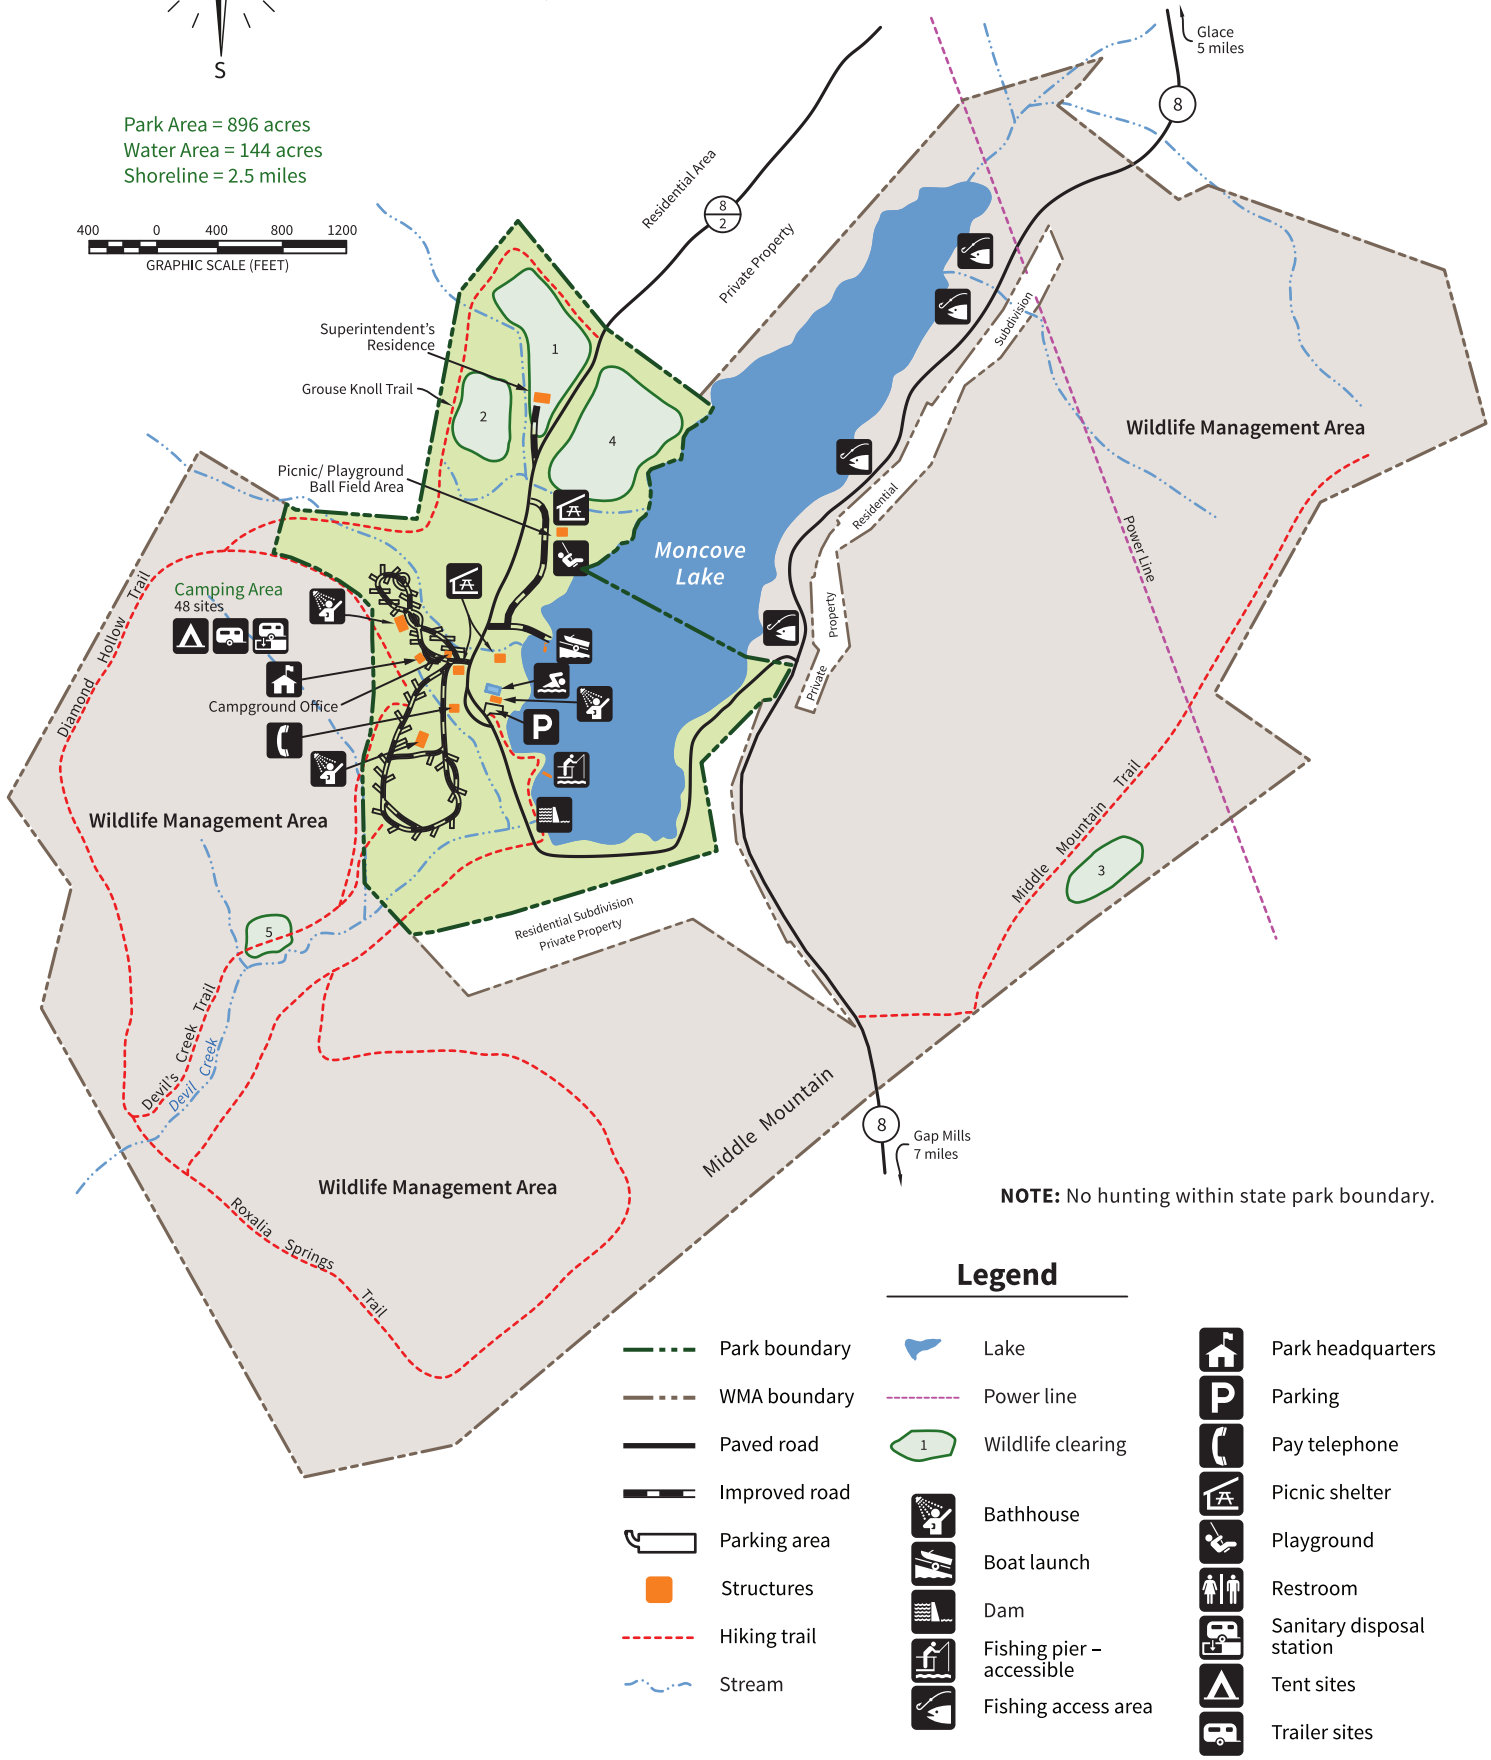

# MONCOVE STATE PARK

Park Area = 896 acres  
Water Area = 144 acres  
Shoreline = 2.5 miles

**NOTE:** No hunting within state park boundary.

### Legend

- Park boundary
- WMA boundary
- Paved road
- Improved road
- Structures
- Hiking trail
- Stream
- Lake
- Power line
- Wildlife clearing
- Bathhouse
- Boat launch
- Dam
- Fishing pier – accessible
- Fishing access area
- Park headquarters
- Parking
- Pay telephone
- Picnic shelter
- Playground
- Restroom
- Sanitary disposal station
- Tent sites
- Trailer sites