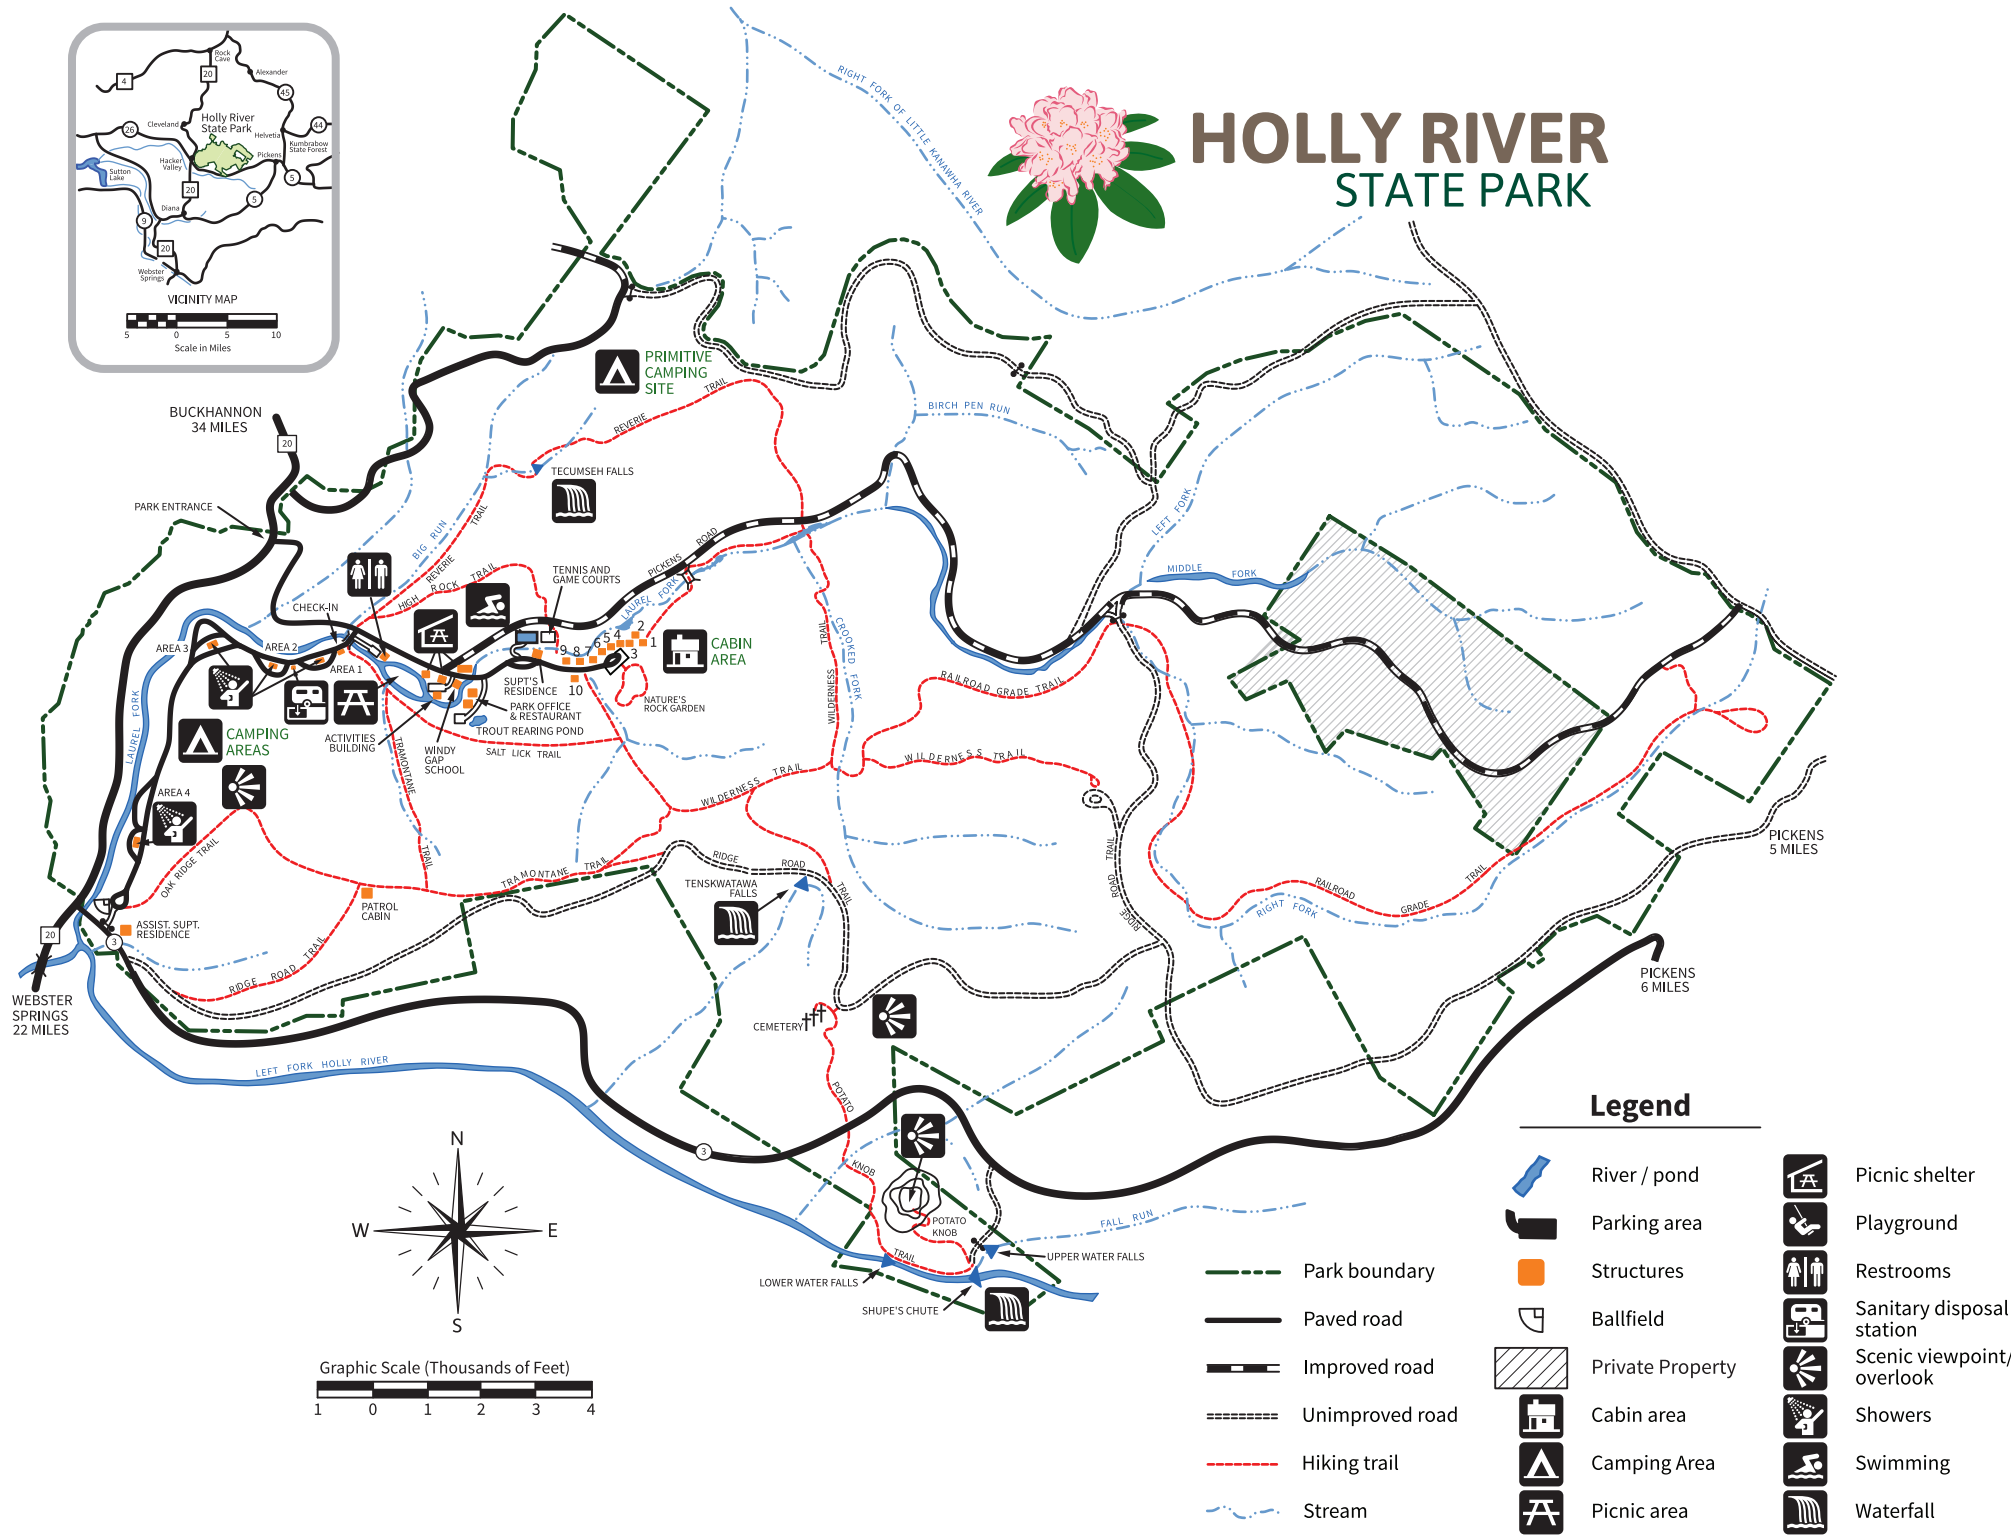

HOLLY RIVER STATE PARK

Legend

-  River / pond
-  Parking area
-  Structures
-  Park boundary
-  Paved road
-  Improved road
-  Unimproved road
-  Hiking trail
-  Stream
-  Picnic shelter
-  Playground
-  Restrooms
-  Sanitary disposal station
-  Scenic viewpoint/overlook
-  Showers
-  Swimming
-  Waterfall
-  Ballfield
-  Private Property
-  Cabin area
-  Camping Area
-  Picnic area

BUCKHANNON
34 MILES

PARK ENTRANCE

WEBSTER
SPRINGS
22 MILES

PICKENS
5 MILES

PICKENS
6 MILES

LEFT FORK HOLLY RIVER

RIGHT FORK OF LITTLE MANHOOD RIVER

BIRCH PEN RUN

MIDDLE FORK

RIGHT FORK

FALL RUN

UPPER WATER FALLS

LOWER WATER FALLS

SHUPE'S CHUTE

CEMETERY

TENSKWATAWA FALLS

PARK OFFICE & RESTAURANT

TROUT REARING POND

SALT LICK TRAIL

WINDY GAP SCHOOL

AREA 2

AREA 3

AREA 4

NATURE'S ROCK GARDEN