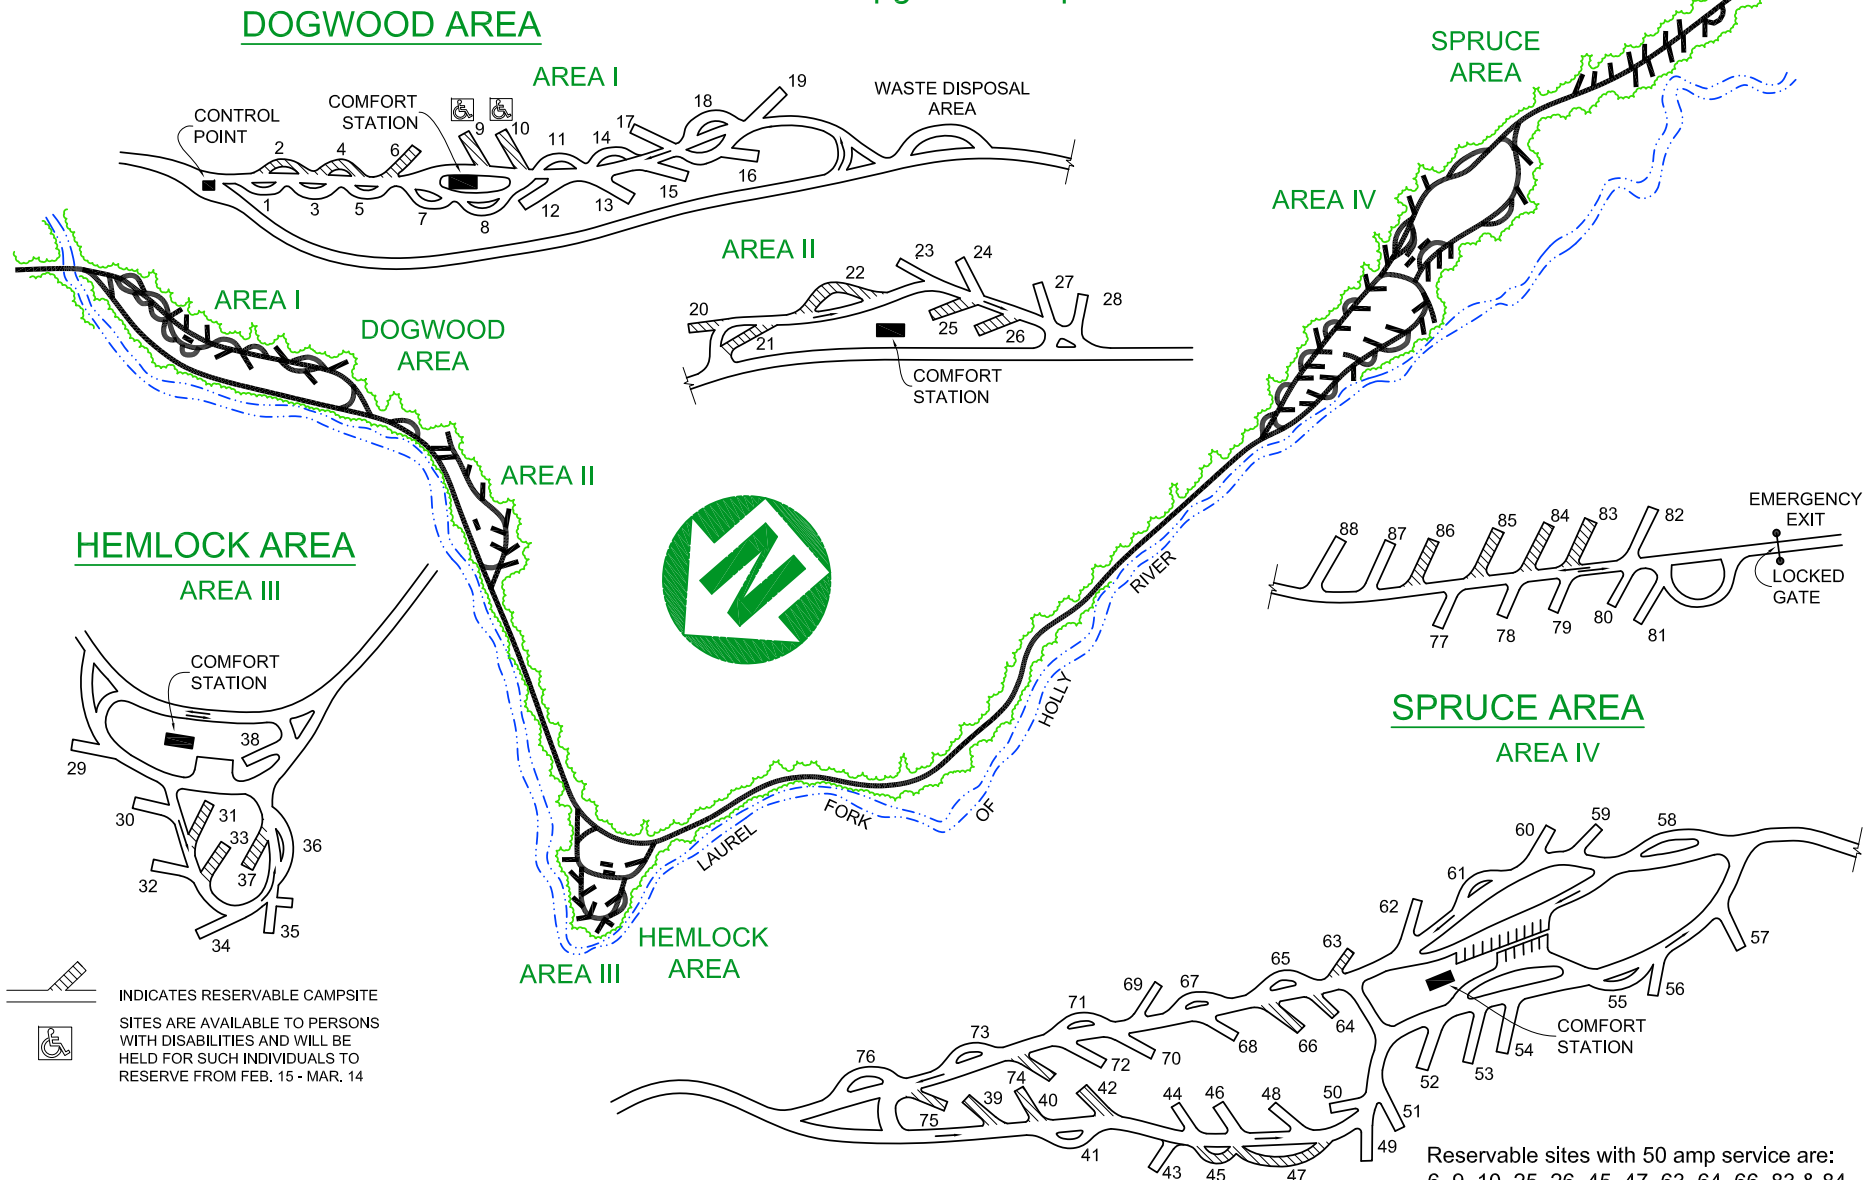

Holly River State Park

Campground Map

DOGWOOD AREA

SPRUCE AREA

HEMLOCK AREA

SPRUCE AREA

 INDICATES RESERVABLE CAMPSITE
 SITES ARE AVAILABLE TO PERSONS WITH DISABILITIES AND WILL BE HELD FOR SUCH INDIVIDUALS TO RESERVE FROM FEB. 15 - MAR. 14

Reservable sites with 50 amp service are:
 6, 9, 10, 25, 26, 45, 47, 63, 64, 66, 83 & 84
 All camp sites have available 30 amp power service and the following sites have 50 amp service: 6-10, 13, 15, 25-26, 30, 34, 38, 45, 47, 63-64, 66, 79, 80-81, 83, 84

Holly River State Park

680 State Park Road, Hacker Valley, WV 26222, (304) 493-6353, www.hollyriver.com