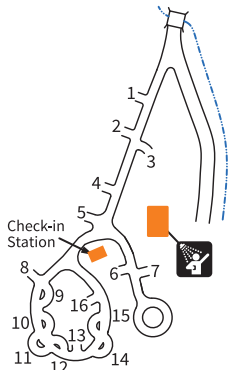

GREENBRIER STATE FOREST

Legend

- Forest boundary
- Paved road
- Improved road
- Parking area
- Structure
- Hiking trail
- Stream
- Bridge
- Radio tower
- Archery range
- Cabin area
- Campfire
- Disc golf
- Park headquarters
- Picnic area
- Picnic shelter (numbered)
- Restroom
- Rifle range
- RV sites
- Scenic viewpoint/overlook
- Swimming
- Tent sites
- Trailer sites
- Wildlife area

Camping Area Detail

Cabin Area Detail

Capacity	Cabin Number
3-Person	4, 5, 6, 7, 14
4-Person	2, 8, 10, 11
6-Person	1, 3, 9, 12

1 Handicap Accessible Cottage
 4-Person/2 Bedrooms 13