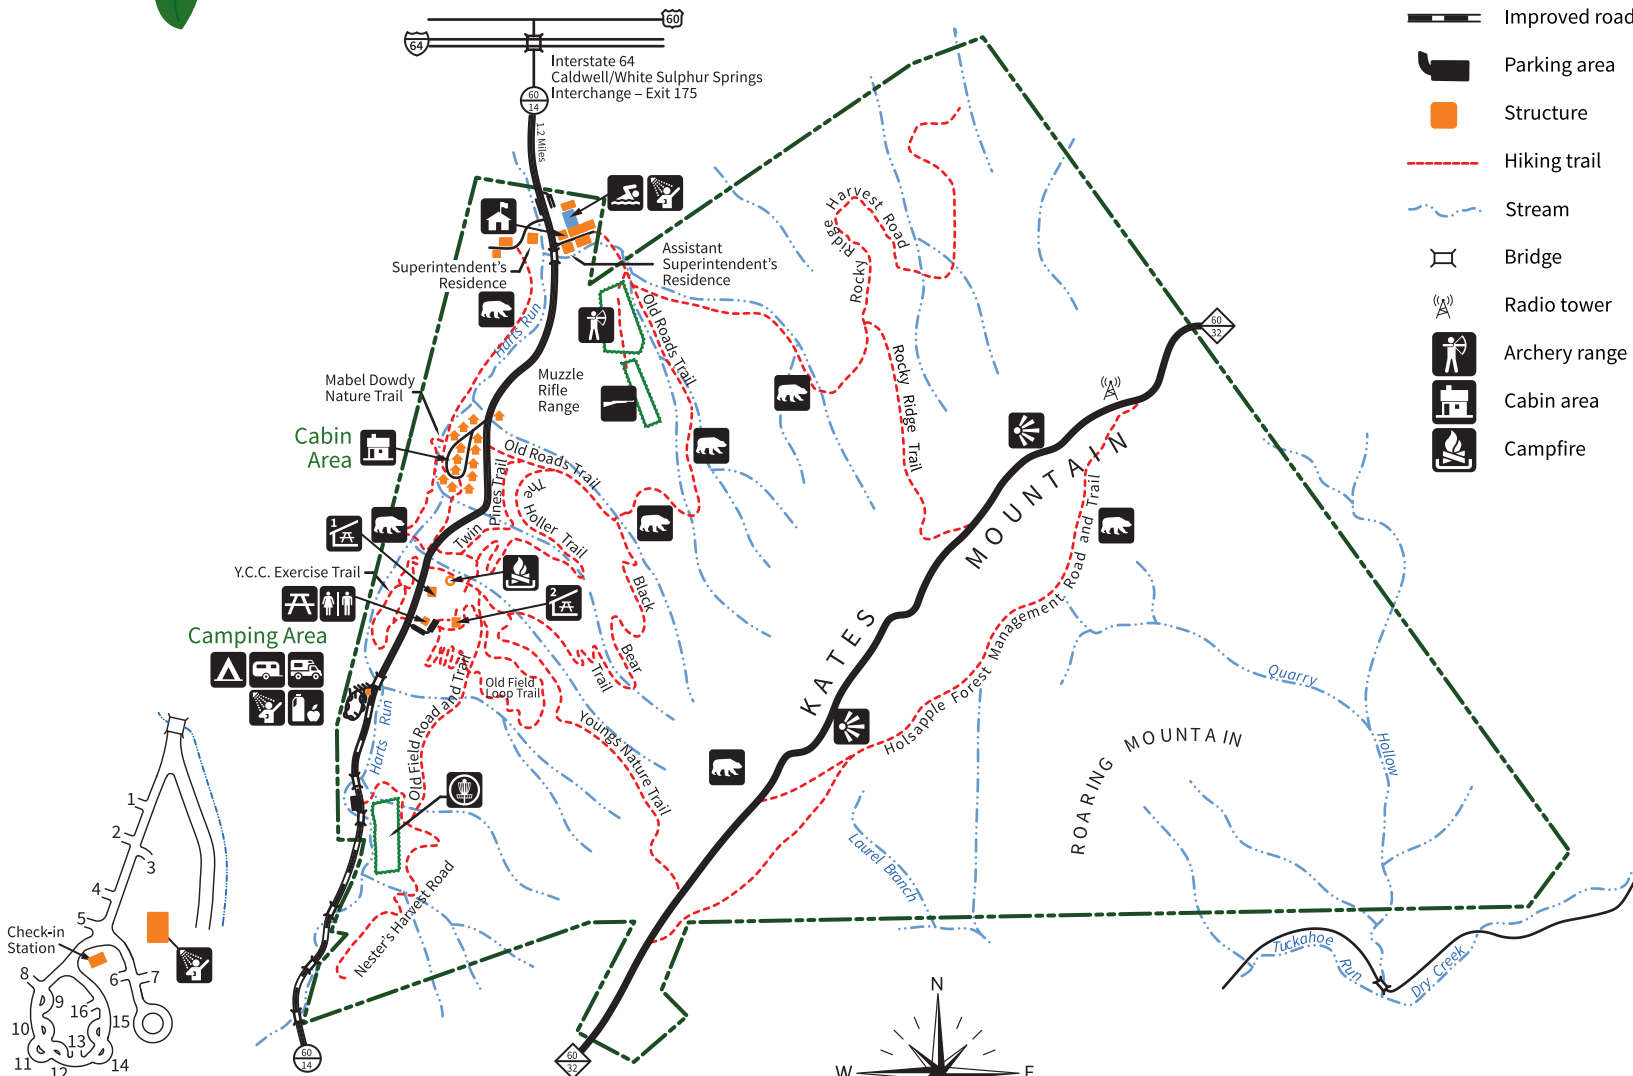

GREENBRIER STATE FOREST

Legend

- Forest boundary
- Paved road
- Improved road
- Parking area
- Structure
- Hiking trail
- Stream
- Bridge
- Radio tower
- Archery range
- Cabin area
- Campfire
- Disc golf
- Park headquarters
- Picnic area
- Picnic shelter (numbered)
- Restroom
- Rifle range
- RV sites
- Scenic viewpoint/overlook
- Swimming
- Tent sites
- Trailer sites
- Wildlife area

Camping Area Detail

Cabin Area Detail

Capacity	Cabin Number
3-Person	4, 5, 6, 7, 14
4-Person	2, 8, 10, 11
6-Person	1, 3, 9, 12

1 Handicap Accessible Cottage
 4-Person/2 Bedrooms 13