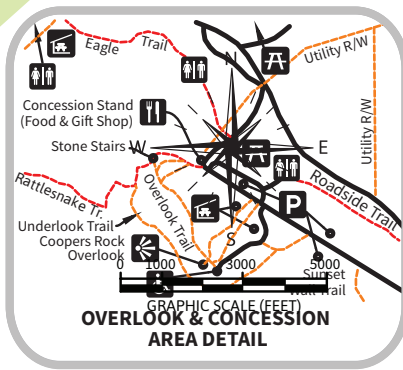

Legend

- Park boundary
- Paved road
- Improved road
- Unimproved road
- Hiking trail (official / signed)
- Hiking trail (unofficial / unsigned)
- Cross country ski trail
- Stream
- Lake / pond reservoir
- Parking area
- Structures
- Gate
- Campground
- Concession stand & gift shop
- Cross country skiing
- Fishing
- Forest headquarters
- Henry Clay Iron Furnace
- Hiking
- Parking
- Picnic area
- Picnic shelter
- Restrooms
- Rock climbing
- Scenic viewpoint / overlook
- Wheelchair accessible

COOPERS ROCK STATE FOREST