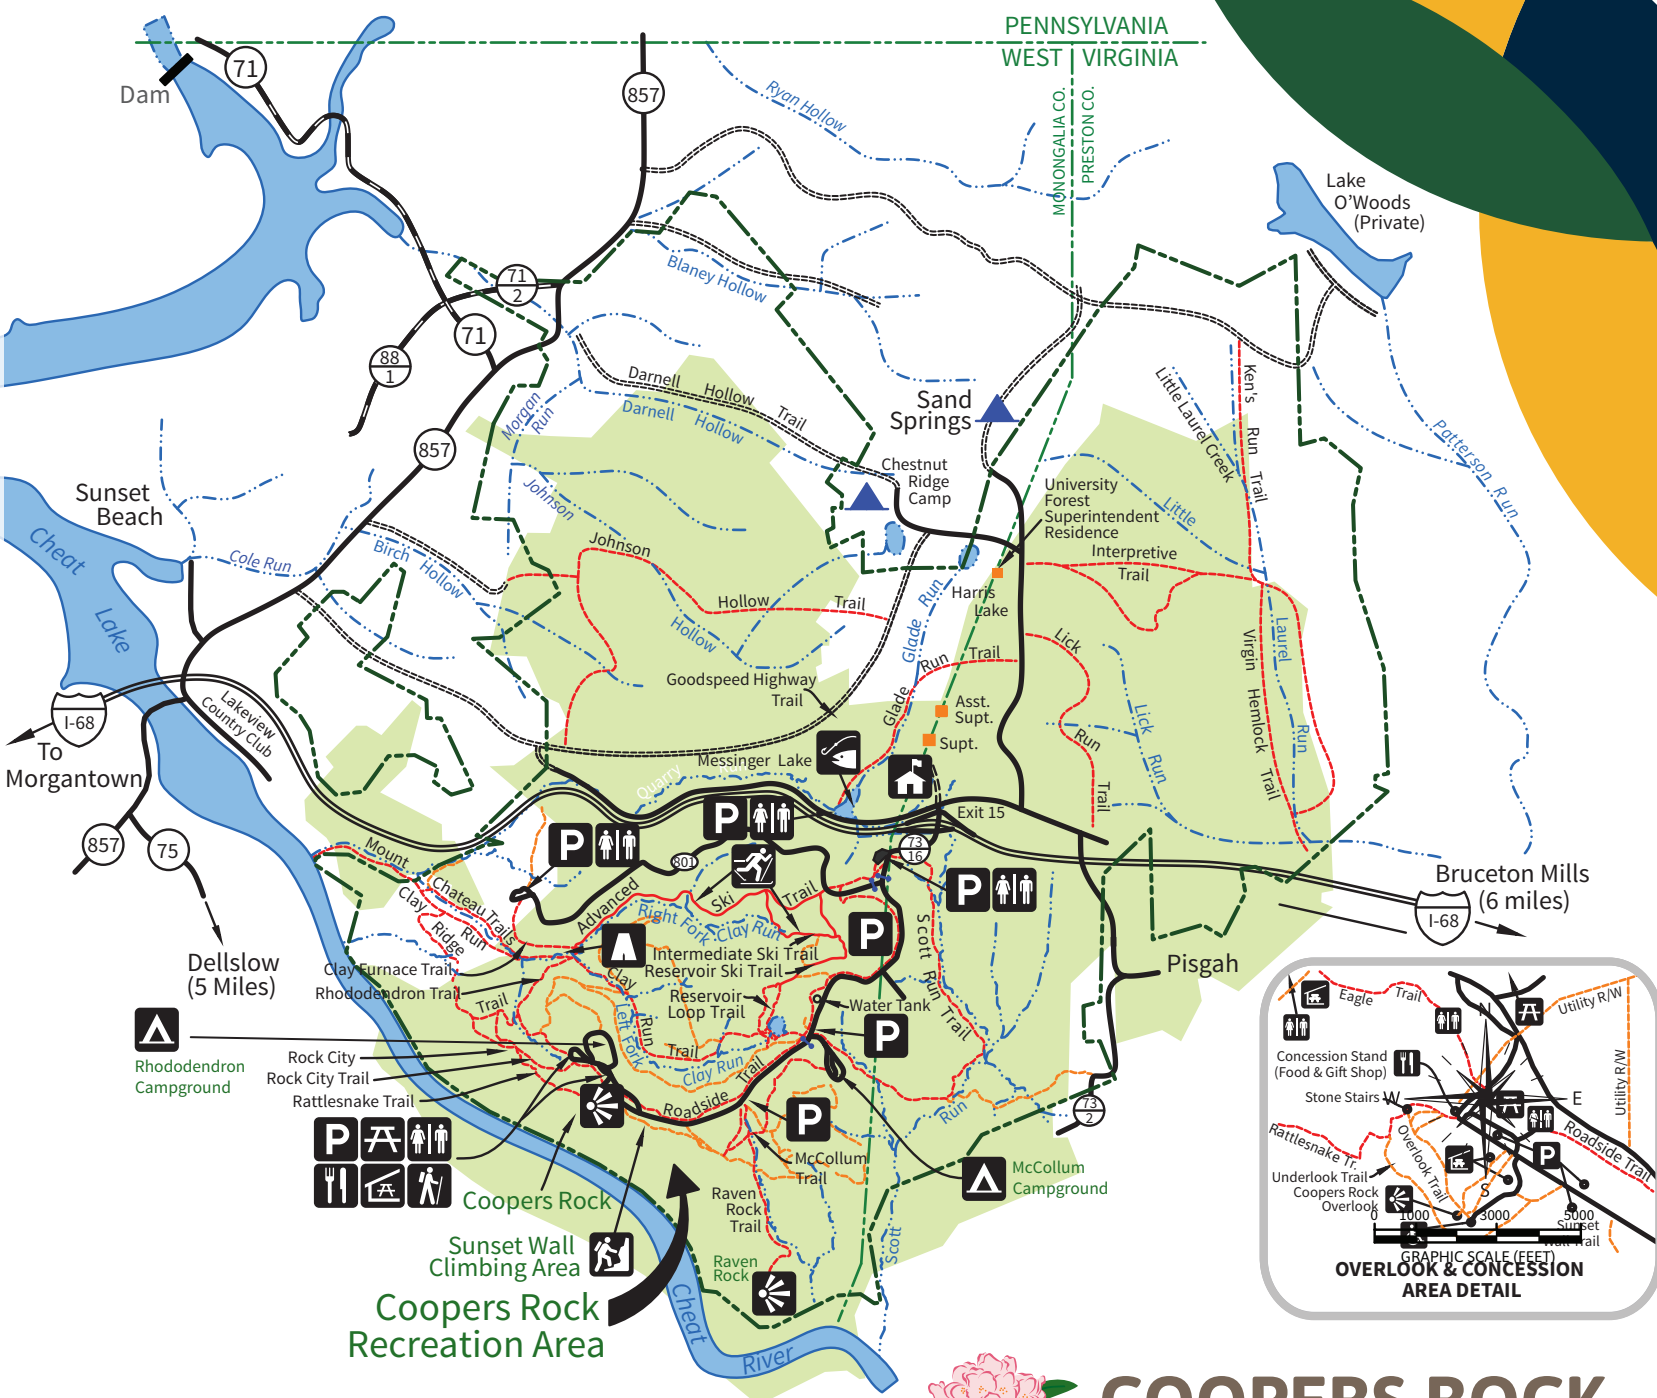

Legend

- Park boundary
- Paved road
- Improved road
- Unimproved road
- Hiking trail (official / signed)
- Hiking trail (unofficial / unsigned)
- Cross country ski trail
- Stream
- Lake / pond reservoir
- Parking area
- Structures
- Gate
- Campground
- Concession stand & gift shop
- Cross country skiing
- Fishing
- Forest headquarters
- Henry Clay Iron Furnace
- Hiking
- Parking
- Picnic area
- Picnic shelter
- Restrooms
- Rock climbing
- Scenic viewpoint / overlook
- Wheelchair accessible

COOPERS ROCK STATE FOREST