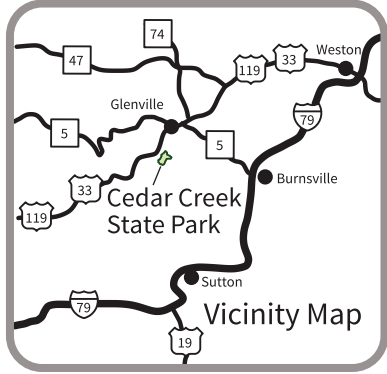

CEDAR CREEK STATE PARK

Legend

- Park boundary
- Paved road
- Hiking trail
- Stream
- Creek / pond
- Parking area
- Structures
- Campground
- Camp store / Camper registration
- Fishing
- Park headquarters
- Picnic area
- Picnic shelter
- Playground
- Restrooms
- Scenic viewpoint/ overlook
- Showers
- Swimming
- Laundry