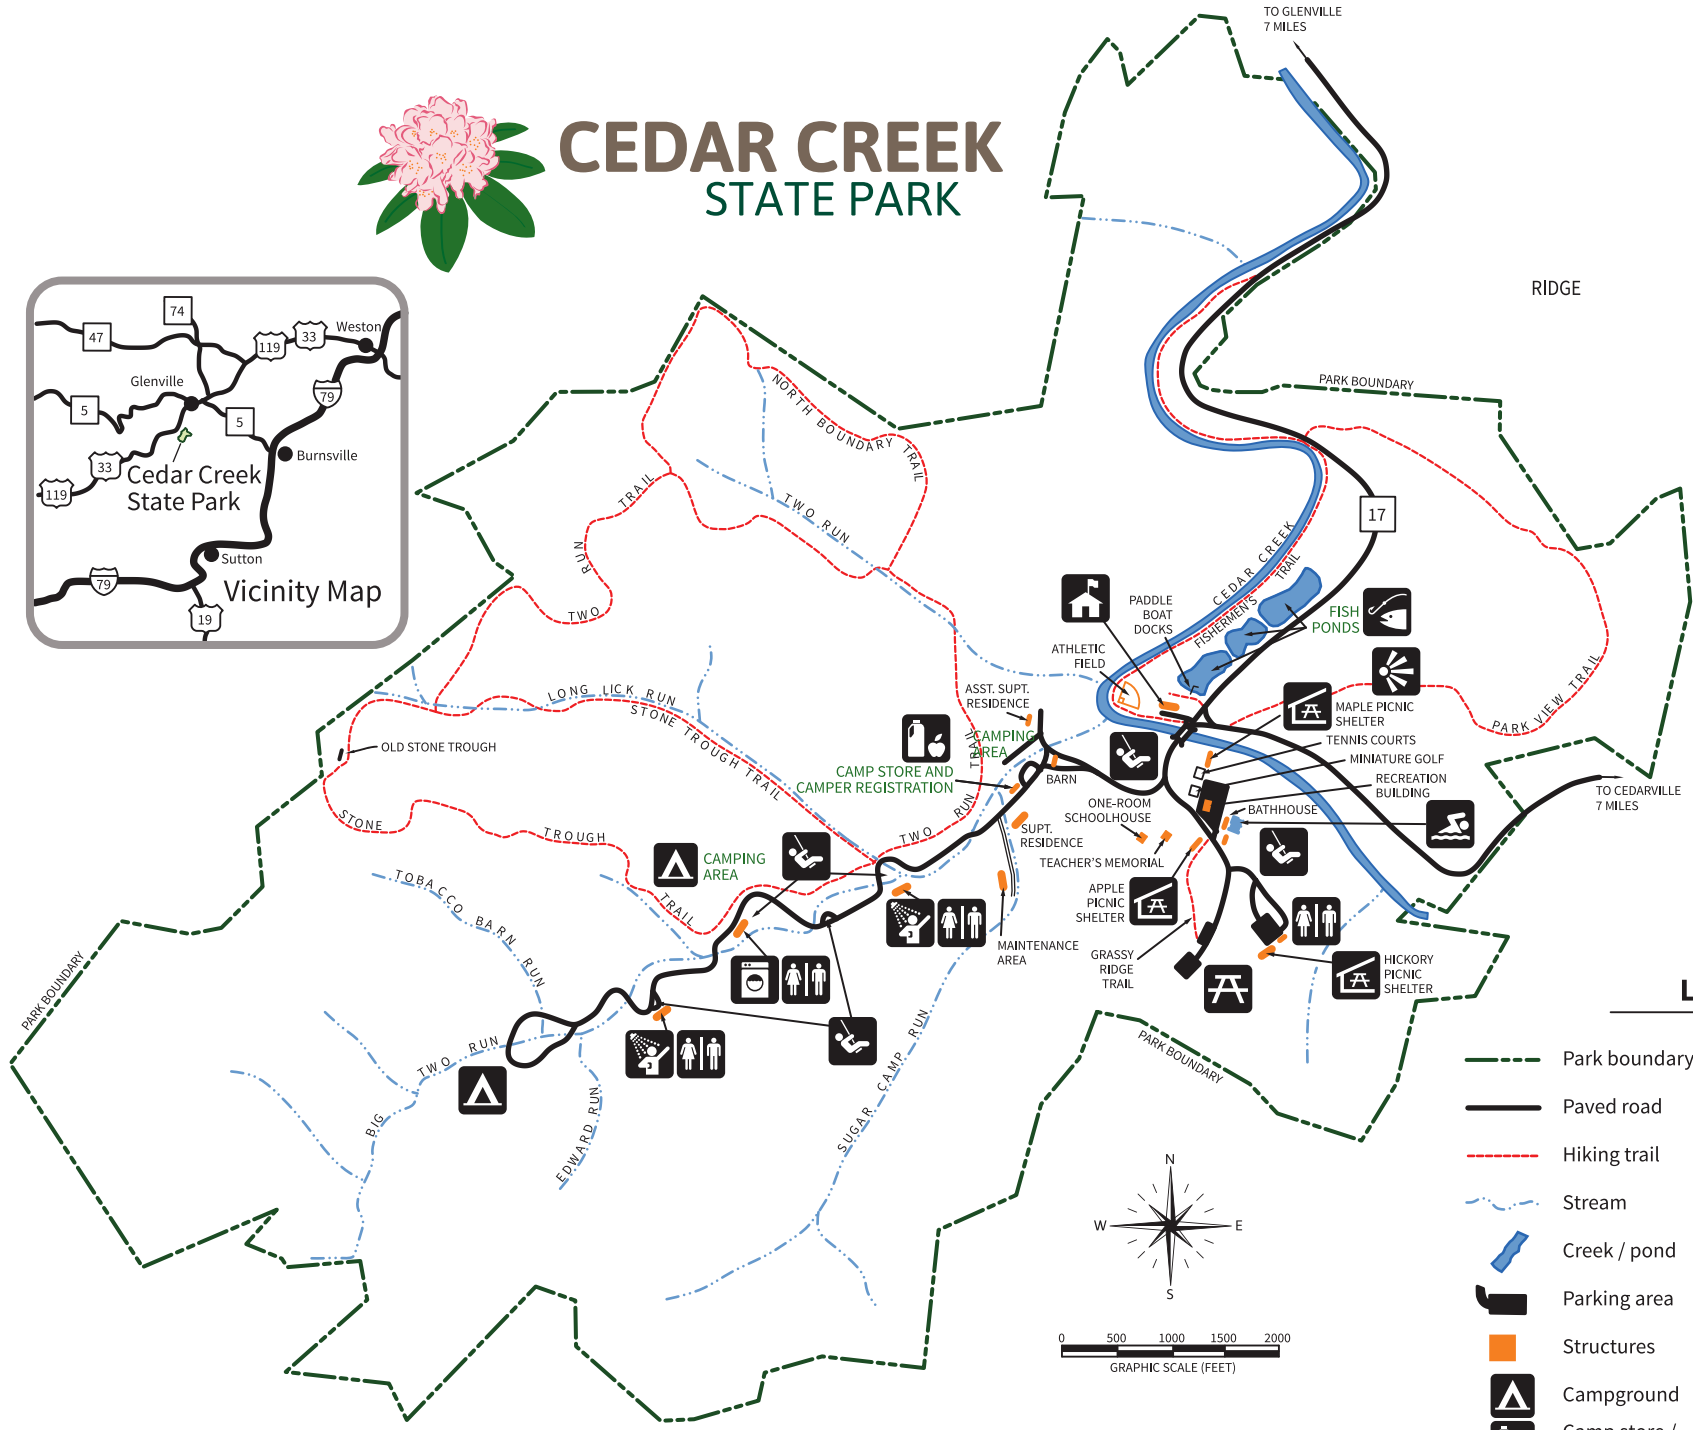

CEDAR CREEK STATE PARK

Legend

- Park boundary
- Paved road
- Hiking trail
- Stream
- Creek / pond
- Parking area
- Structures
- Campground
- Camp store / Camper registration
- Fishing
- Park headquarters
- Picnic area
- Picnic shelter
- Playground
- Restrooms
- Scenic viewpoint/ overlook
- Showers
- Swimming
- Laundry