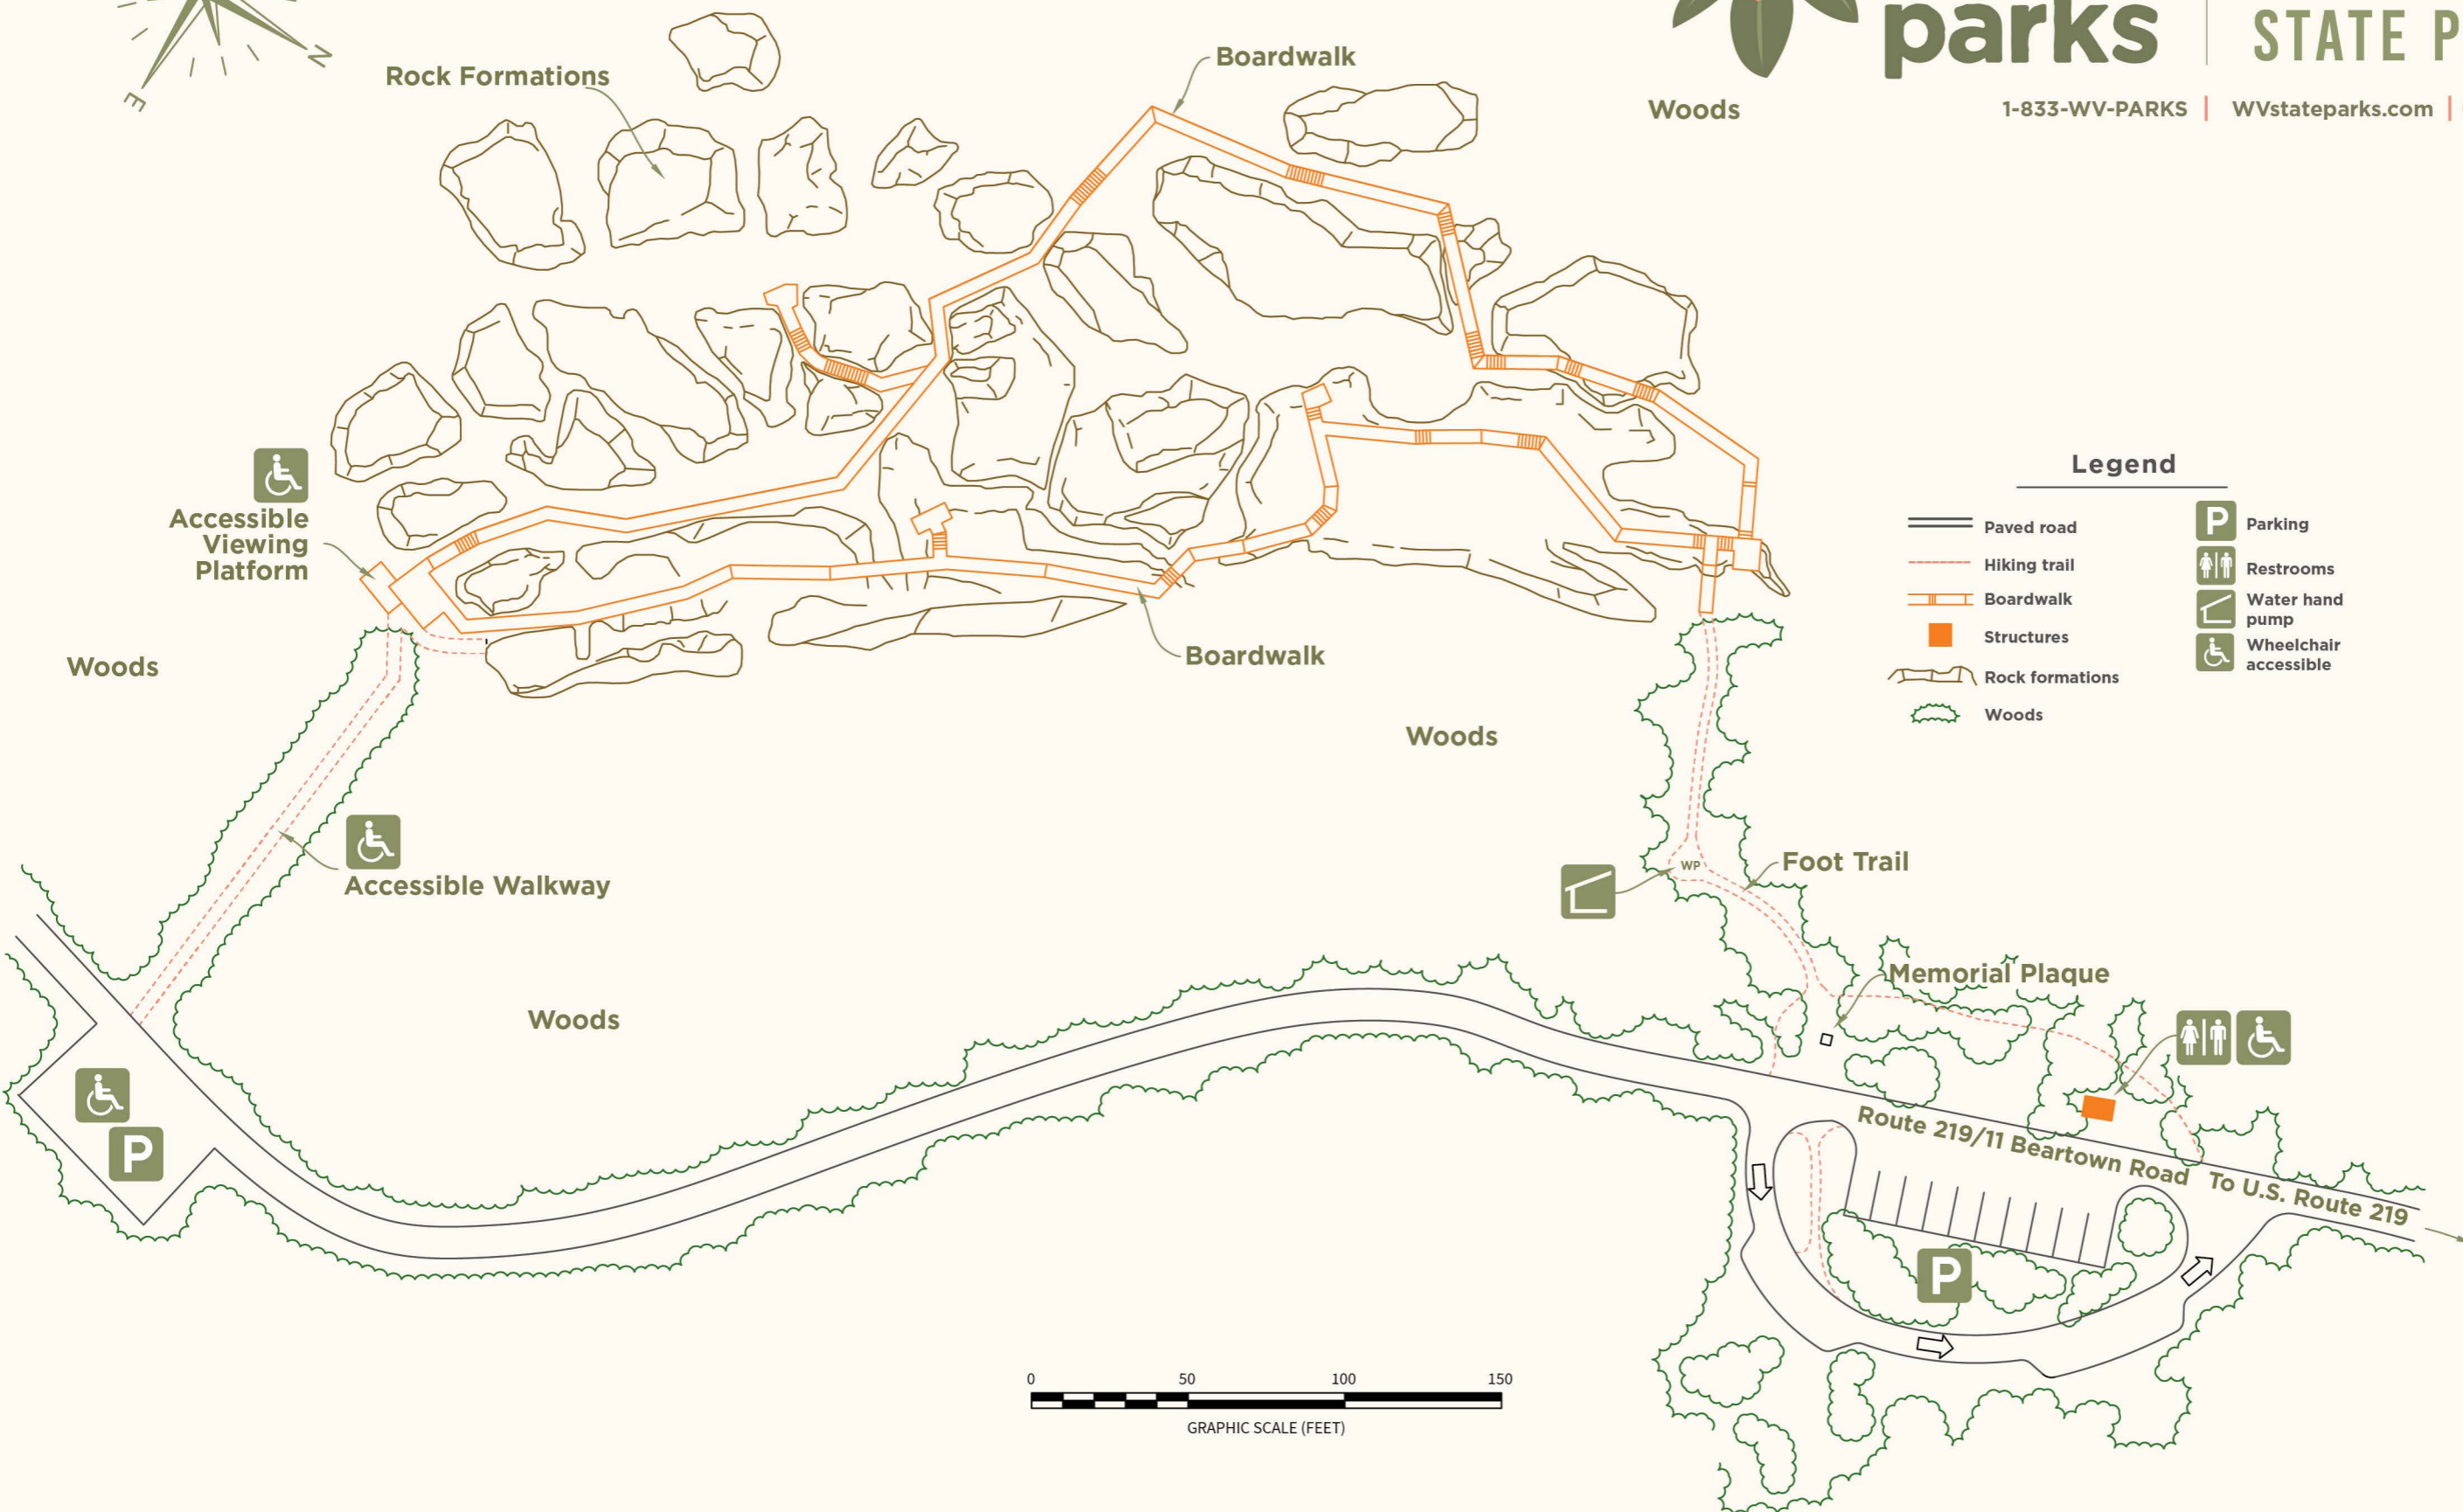

WEST VIRGINIA  
**state parks**

# BEARTOWN STATE PARK

1-833-WV-PARKS | WVstateparks.com |

### Legend

- Paved road
- Hiking trail
- Boardwalk
- Structures
- Rock formations
- Woods
- Parking
- Restrooms
- Water hand pump
- Wheelchair accessible

**ADVENTURE AWAITS**

Scan this code with your smartphone's camera to access the exclusive West Virginia State Parks Interactive Vacation Guide.