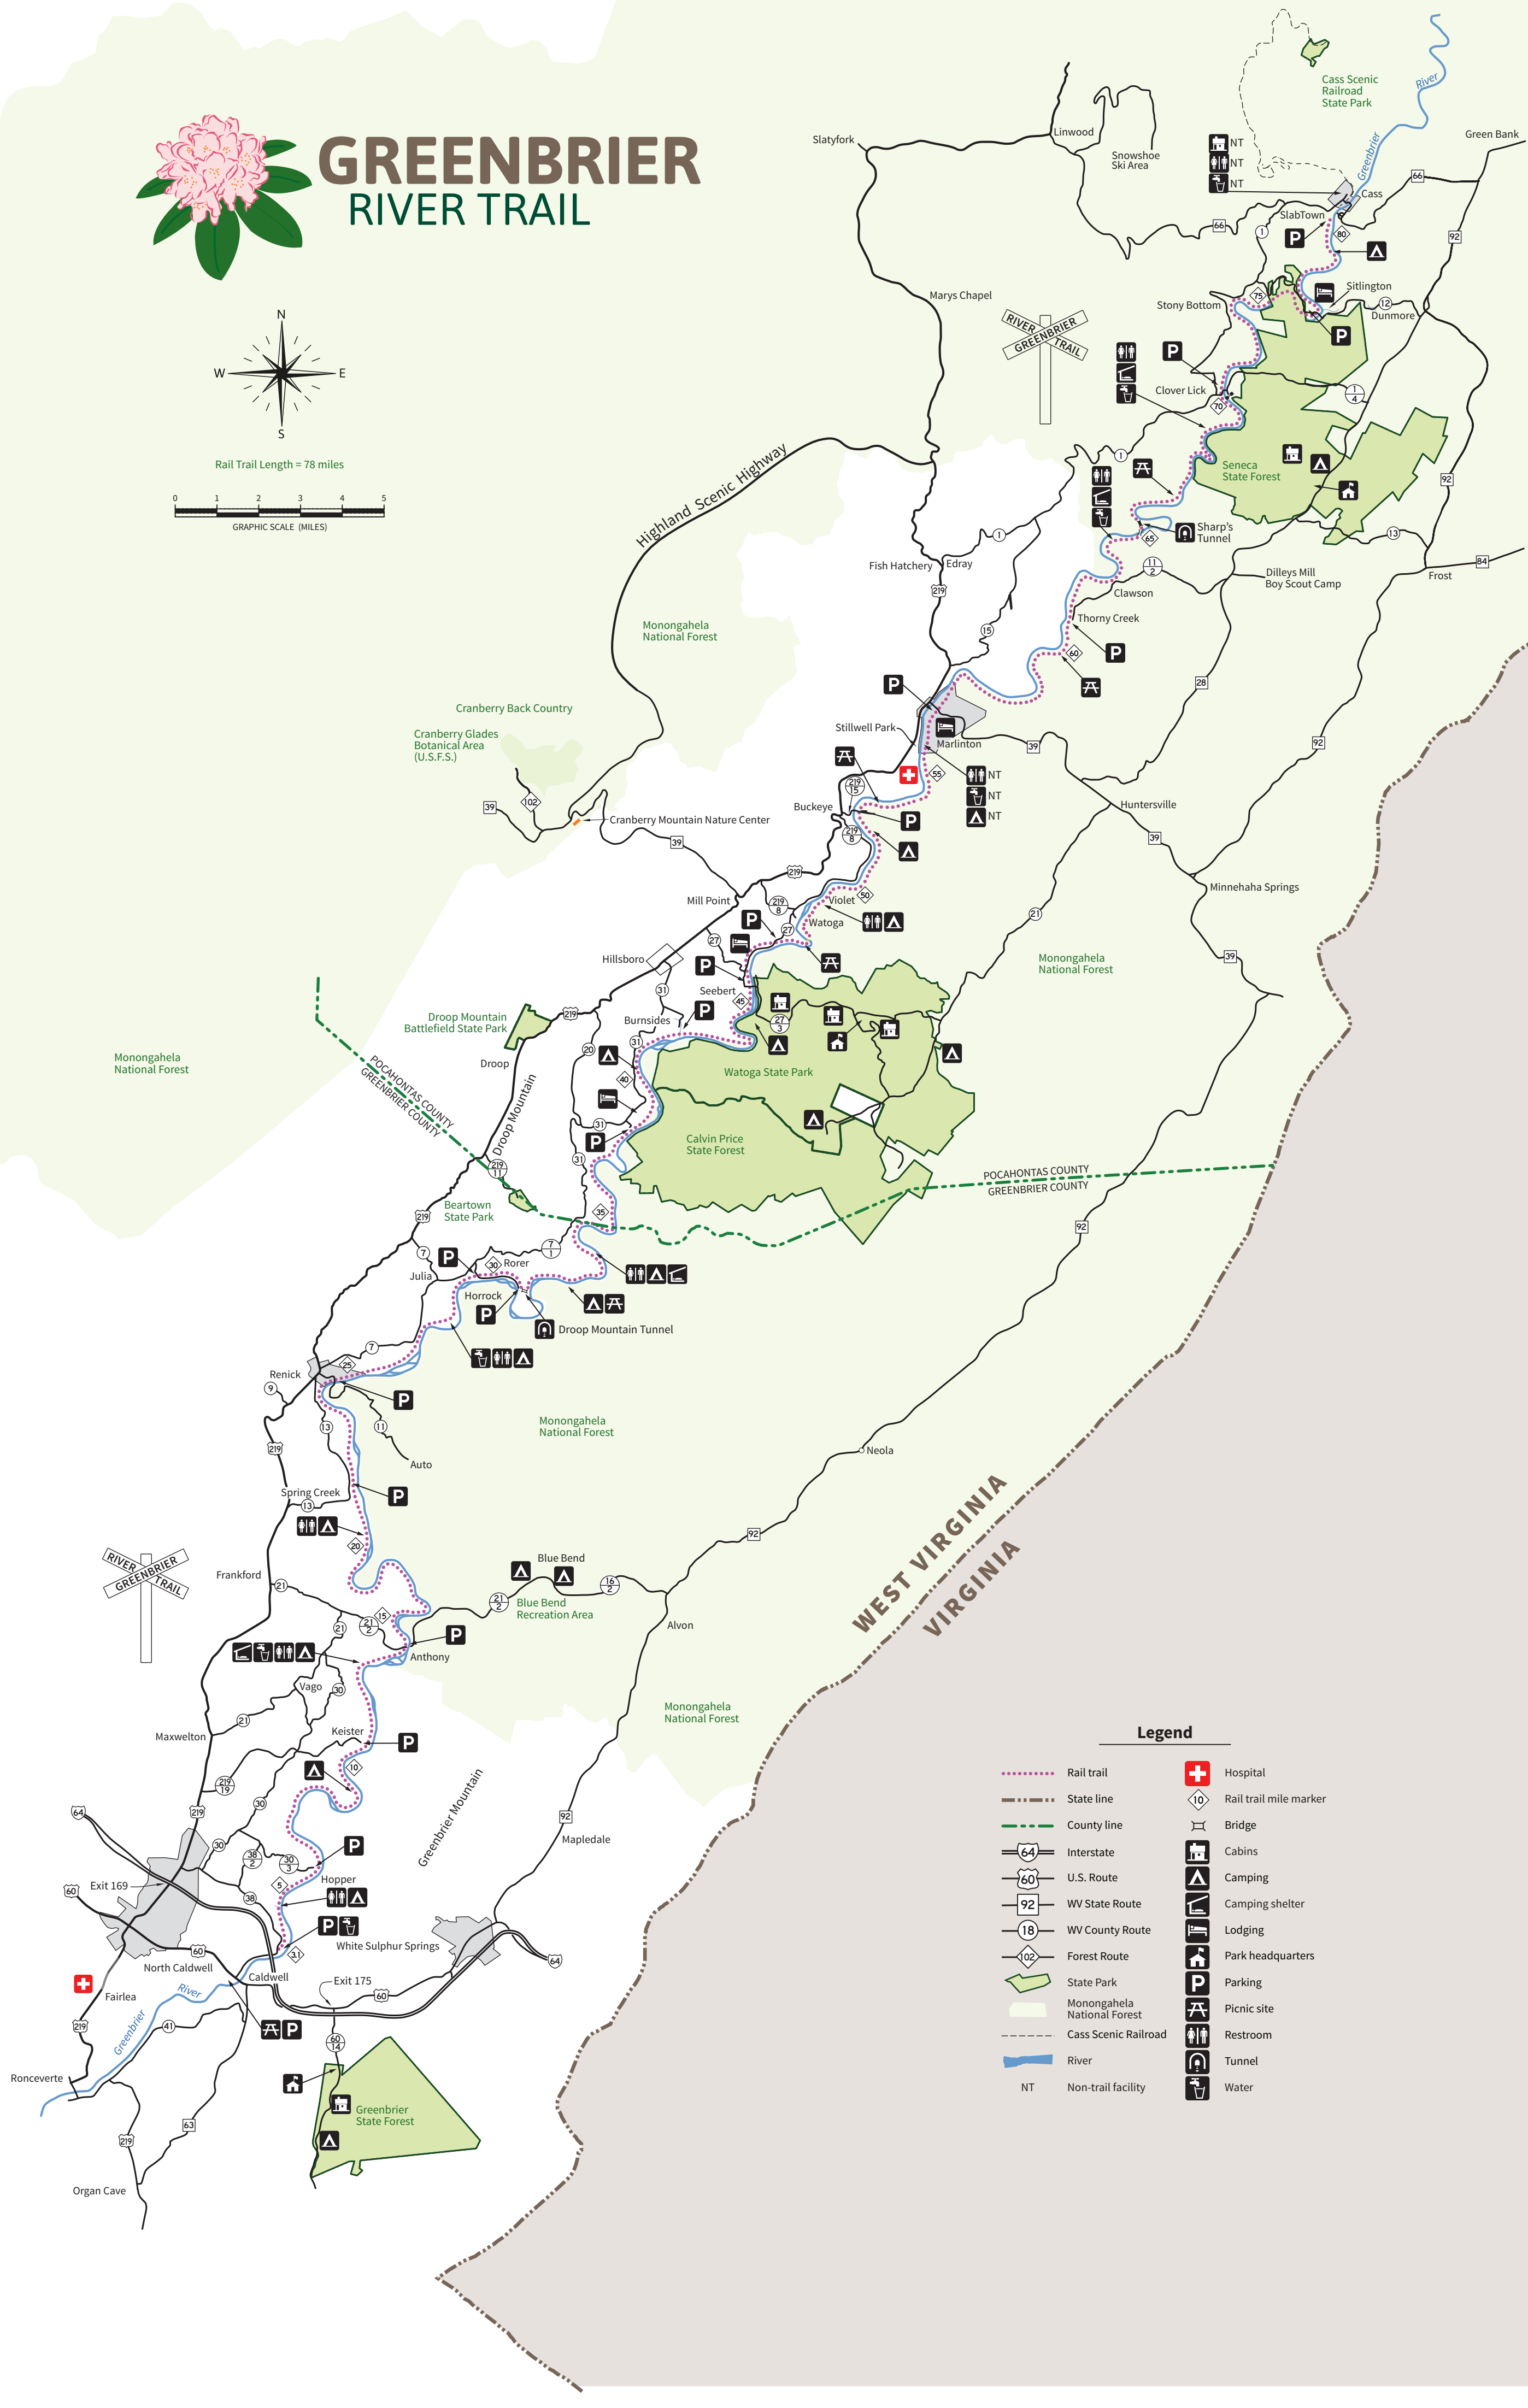

GREENBRIER RIVER TRAIL

Rail Trail Length = 78 miles

WEST VIRGINIA
VIRGINIA

Legend

- Rail trail
- State line
- County line
- Interstate
- U.S. Route
- WV State Route
- WV County Route
- Forest Route
- State Park
- Monongahela National Forest
- Cass Scenic Railroad
- River
- Non-trail facility
- Hospital
- Rail trail mile marker
- Bridge
- Cabins
- Camping
- Camping shelter
- Lodging
- Park headquarters
- Parking
- Picnic site
- Restroom
- Tunnel
- Water