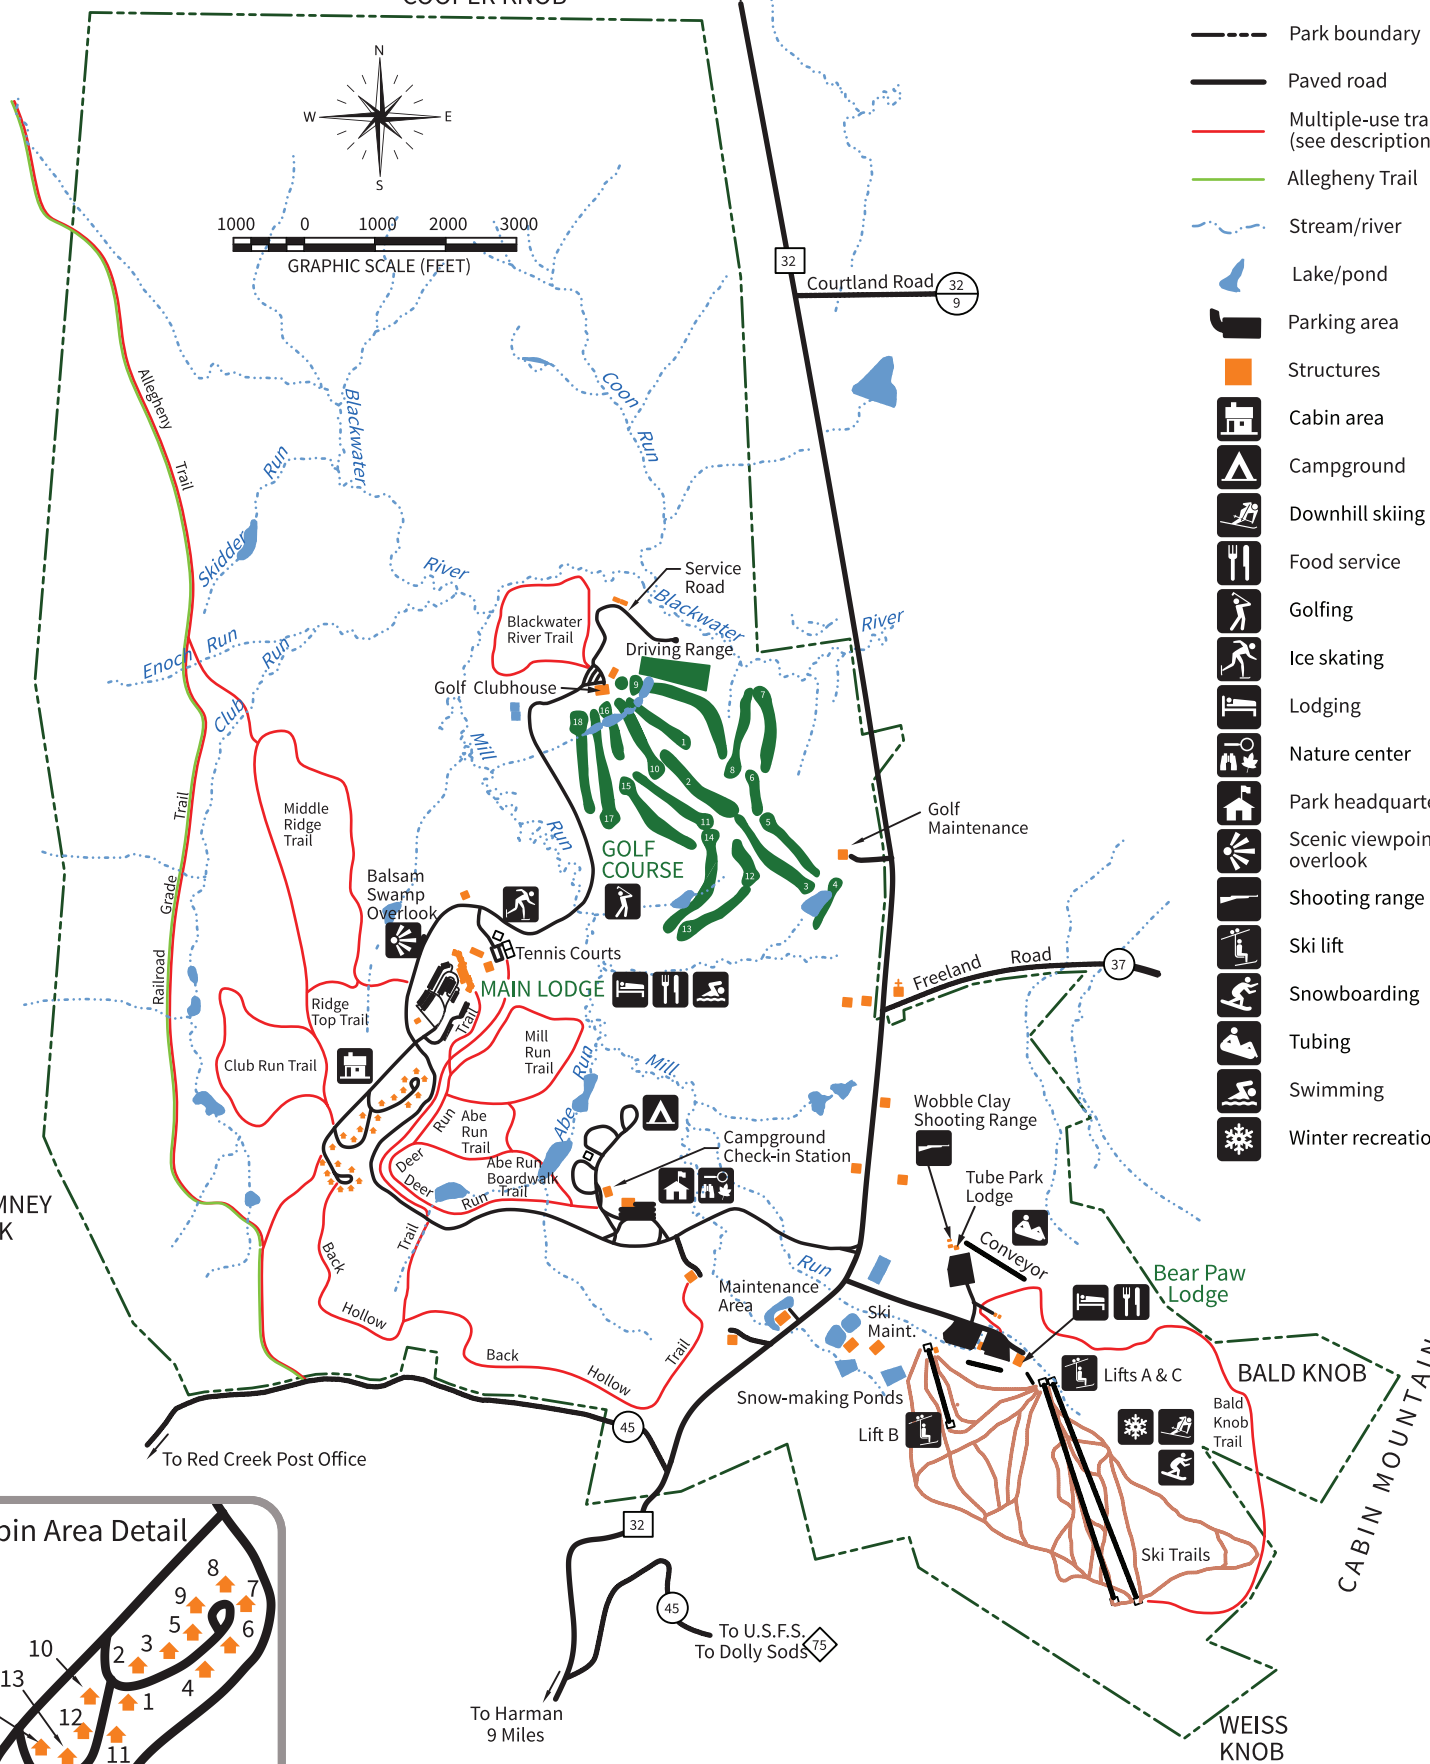

Legend

- Park boundary
- Paved road
- Multiple-use trail (see description)
- Allegheny Trail
- Stream/river
- Lake/pond
- Parking area
- Structures
- Cabin area
- Campground
- Downhill skiing
- Food service
- Golfing
- Ice skating
- Lodging
- Nature center
- Park headquarters
- Scenic viewpoint/overlook
- Shooting range
- Ski lift
- Snowboarding
- Tubing
- Swimming
- Winter recreation

CANAAN MOUNTAIN

CHIMNEY ROCK

BALD KNOB
CABIN MOUNTAIN

WEISS KNOB

To Red Creek Post Office

To Harman 9 Miles

To U.S.F.S. To Dolly Sods 75

CANAAN VALLEY RESORT STATE PARK